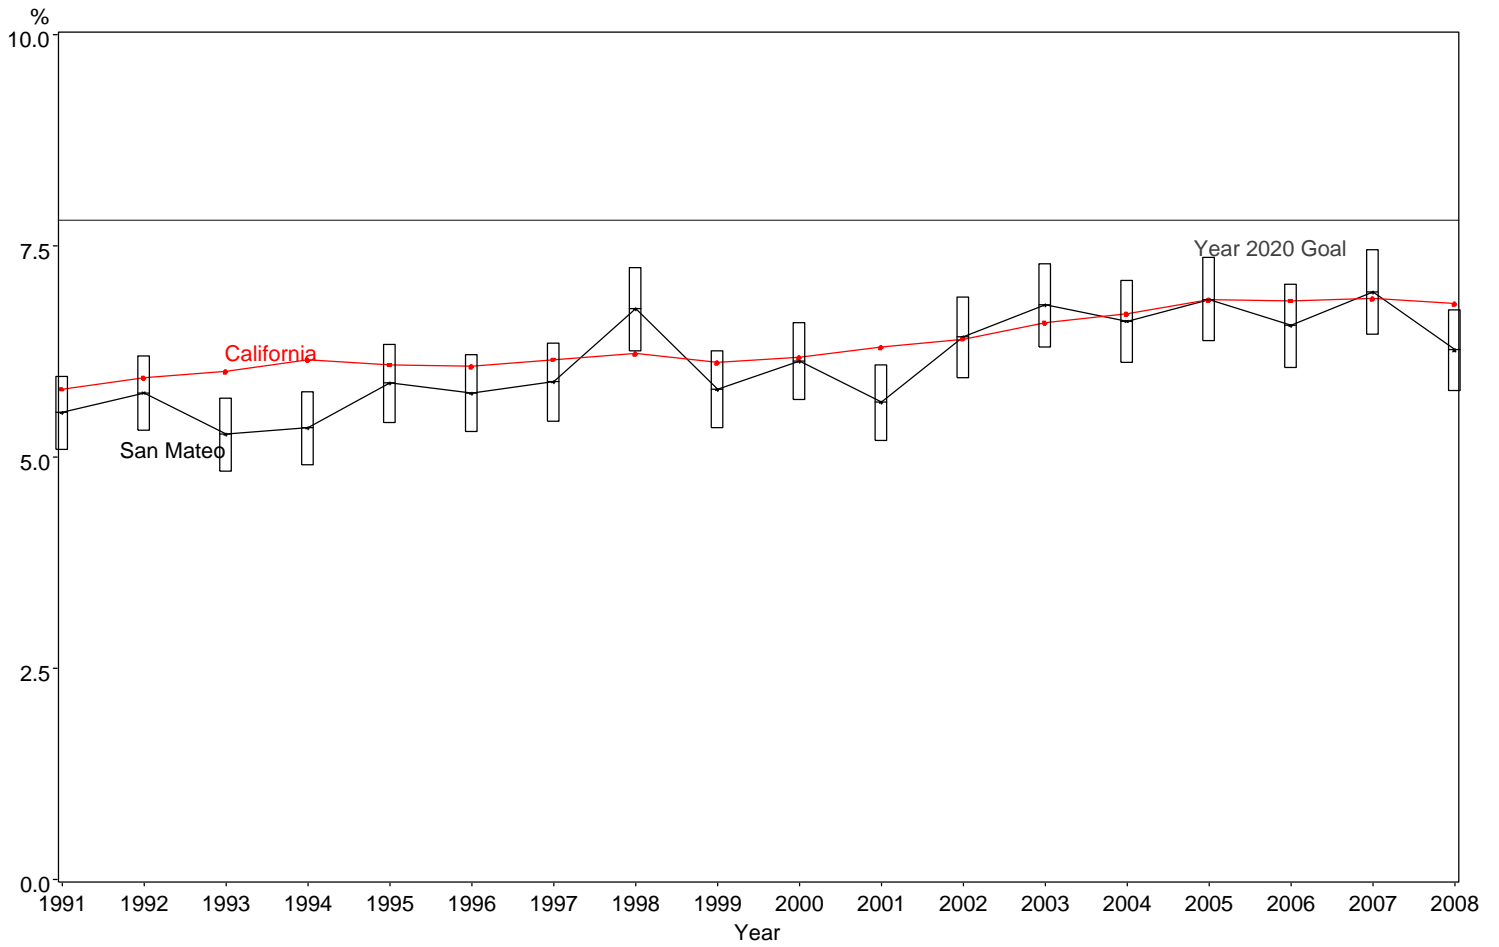

Percent of Low Birth Weight Infants
San Mateo County, 1991-2008

The box around the county point estimates denotes the 95% confidence interval around the estimate.