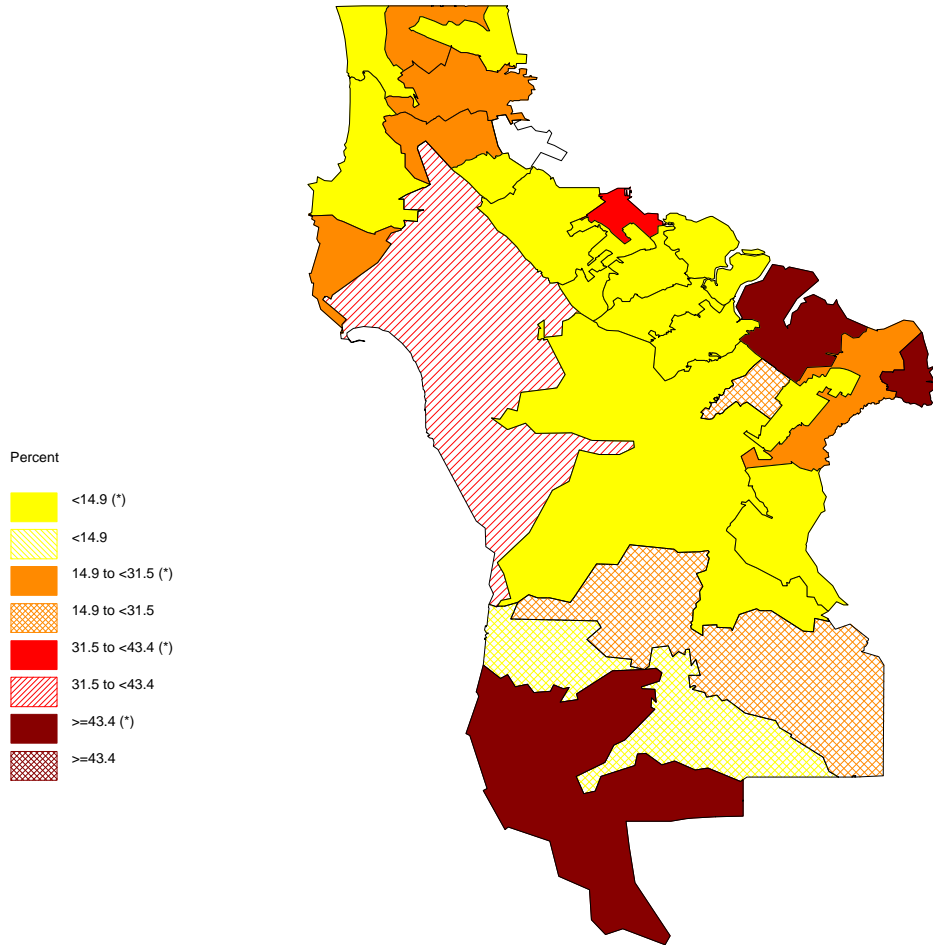

Percent of Births to Mothers with No High School Degree  
San Mateo County, 2006-2008

The star in parenthesis after the legend entry indicates a statistically significant percent compared to the California average (alpha=0.01; two-tailed test).  
For white areas in the map, no data are available.