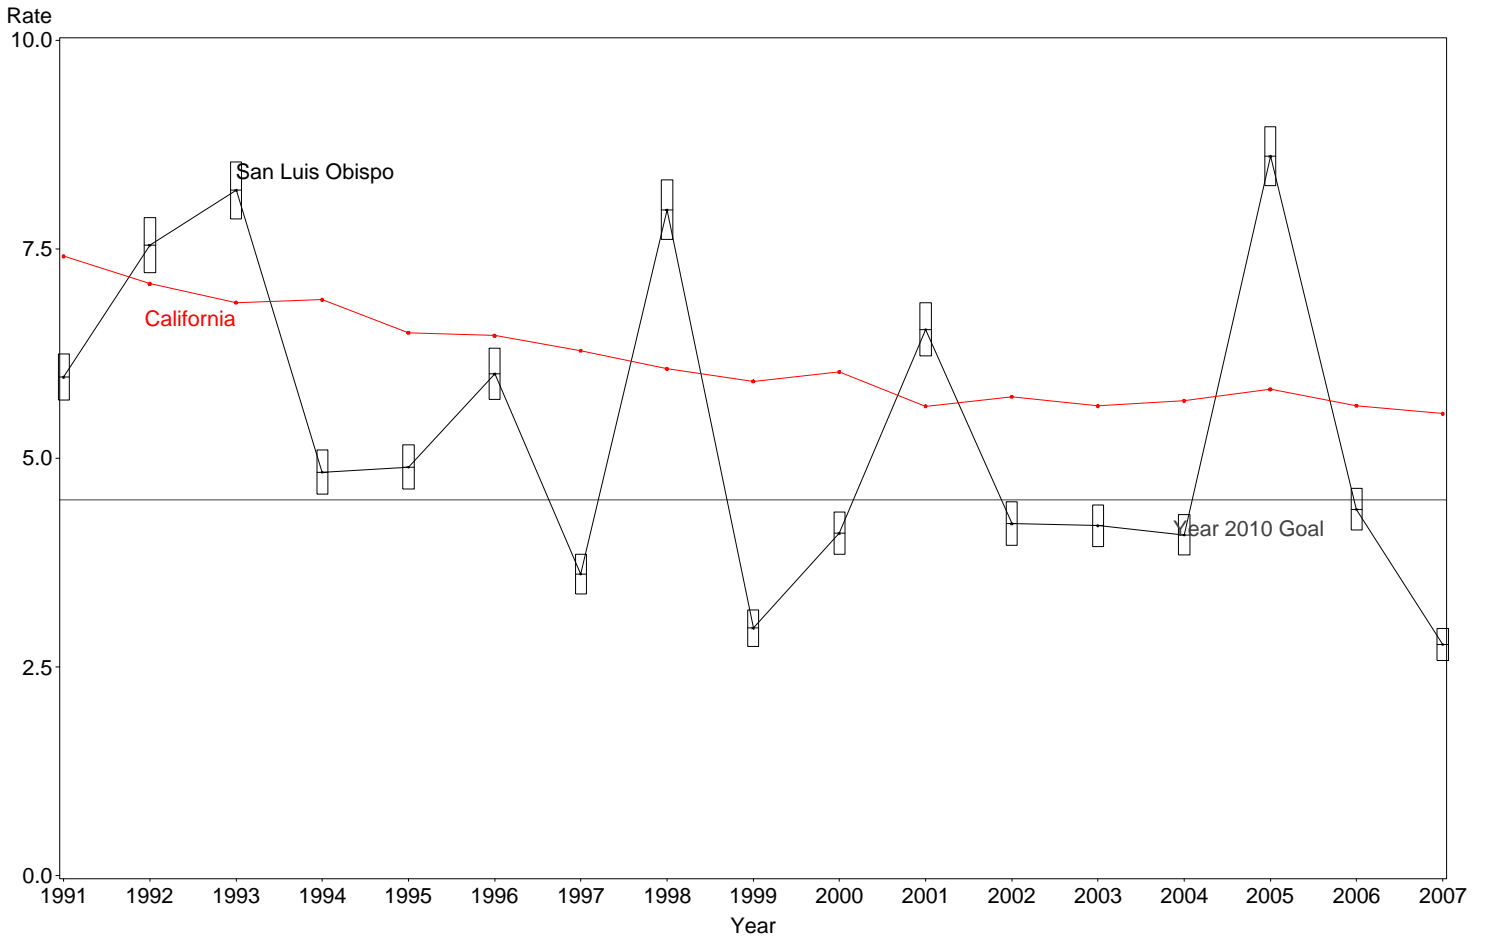

Perinatal Mortality Rate
San Luis Obispo County, 2005-2007

The box around the county point estimates denotes the 95% confidence interval around the estimate.