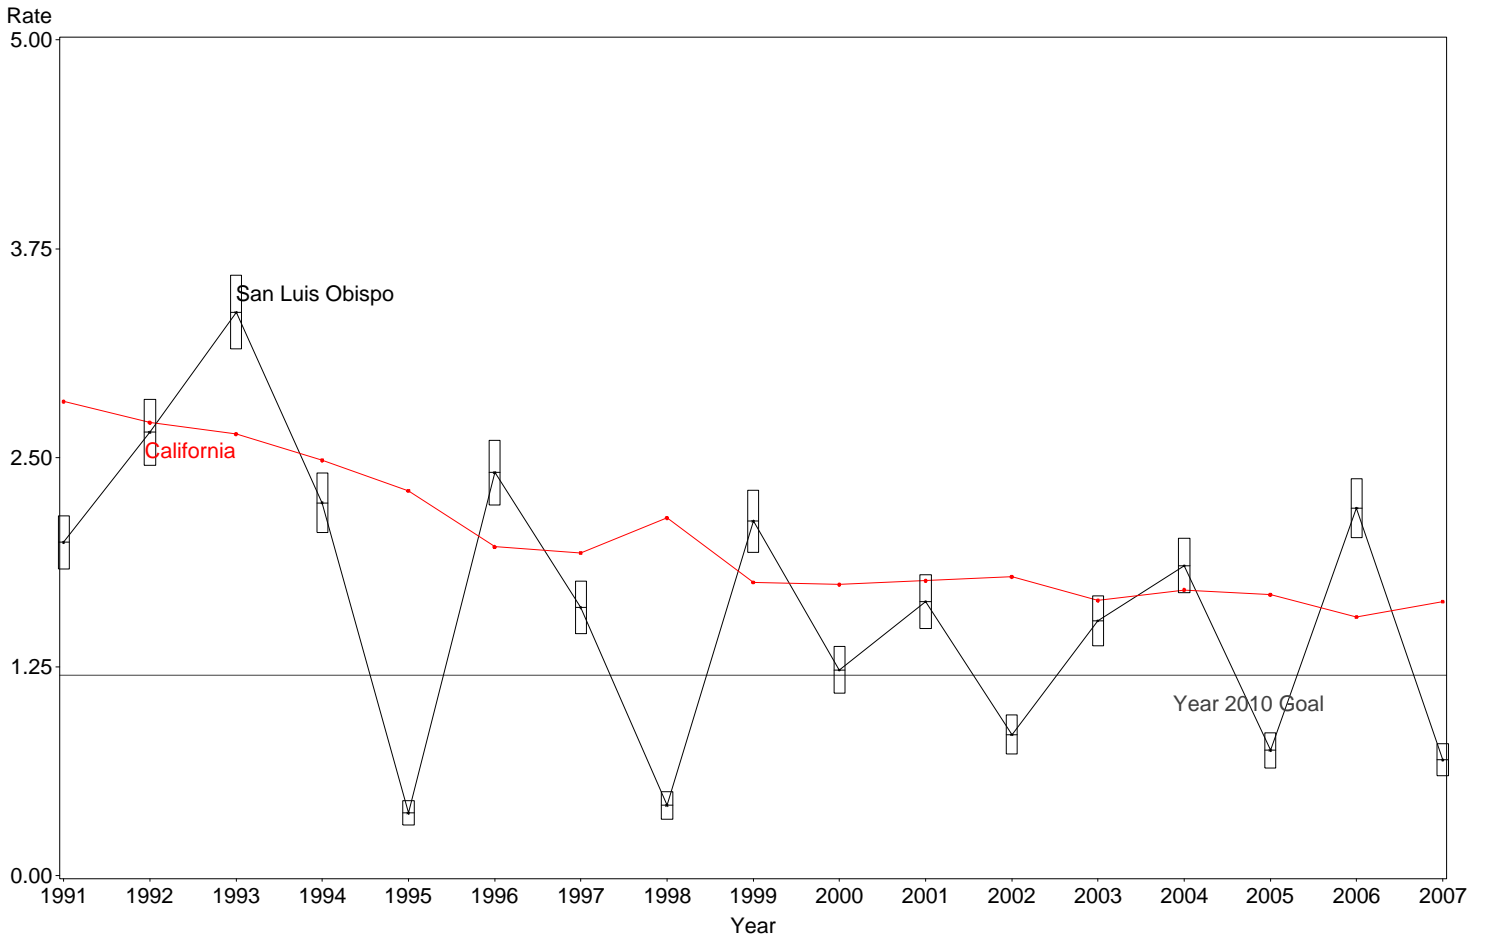

Postneonatal Mortality Rate
San Luis Obispo County, 2005-2007

The box around the county point estimates denotes the 95% confidence interval around the estimate.