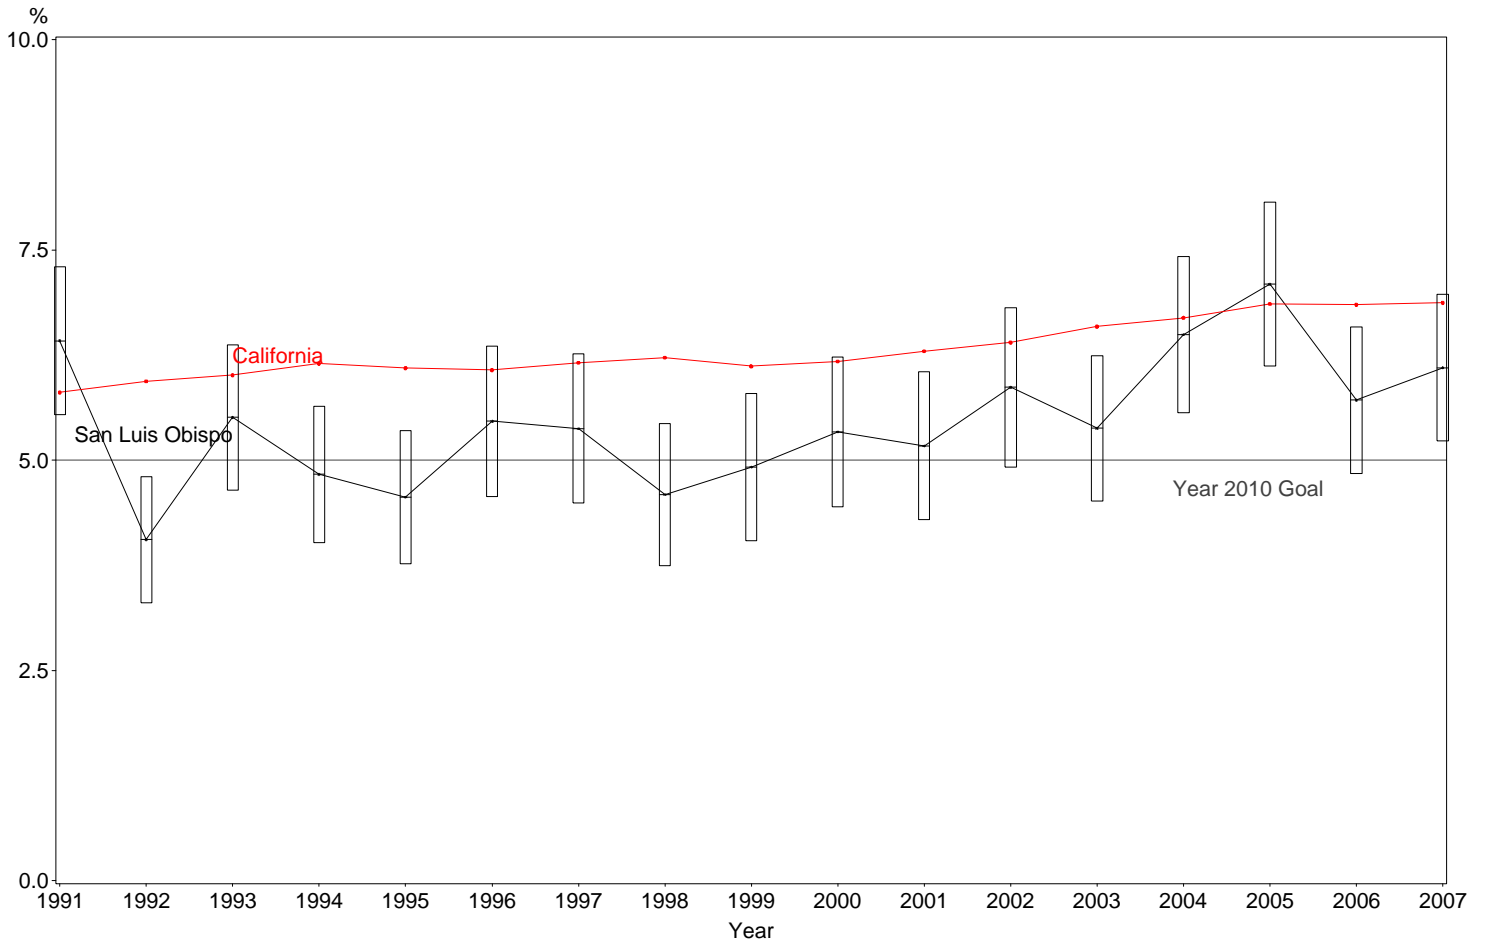

Percent of Low Birth Weight Infants
San Luis Obispo County, 2005-2007

The box around the county point estimates denotes the 95% confidence interval around the estimate.