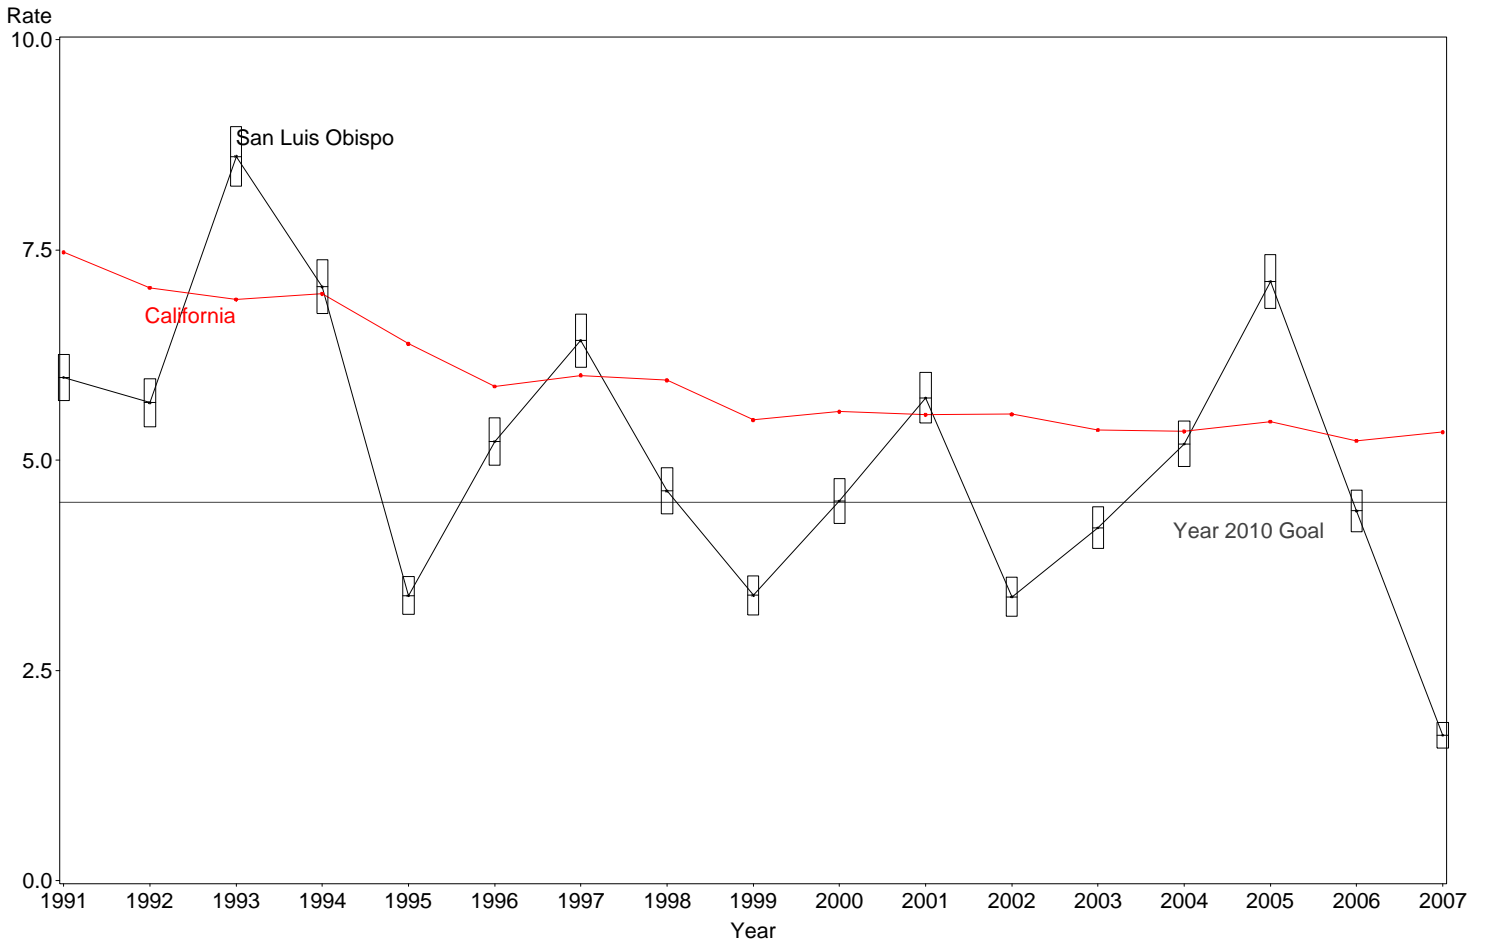

Infant Mortality Rate
San Luis Obispo County, 2005-2007

The box around the county point estimates denotes the 95% confidence interval around the estimate.