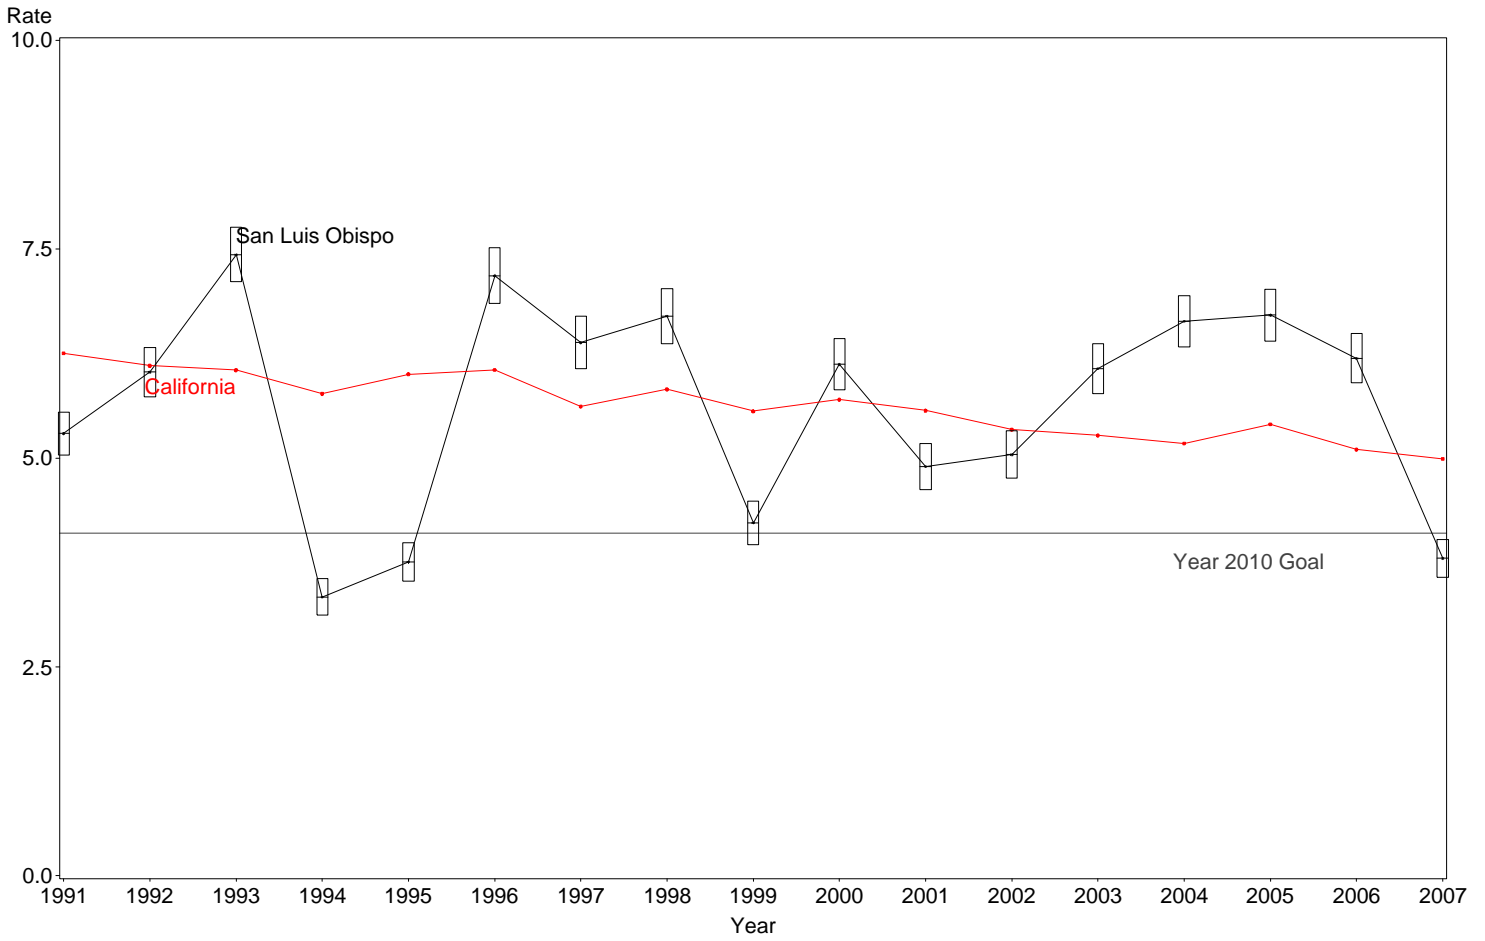

Fetal Mortality Rate
San Luis Obispo County, 2005-2007

The box around the county point estimates denotes the 95% confidence interval around the estimate.