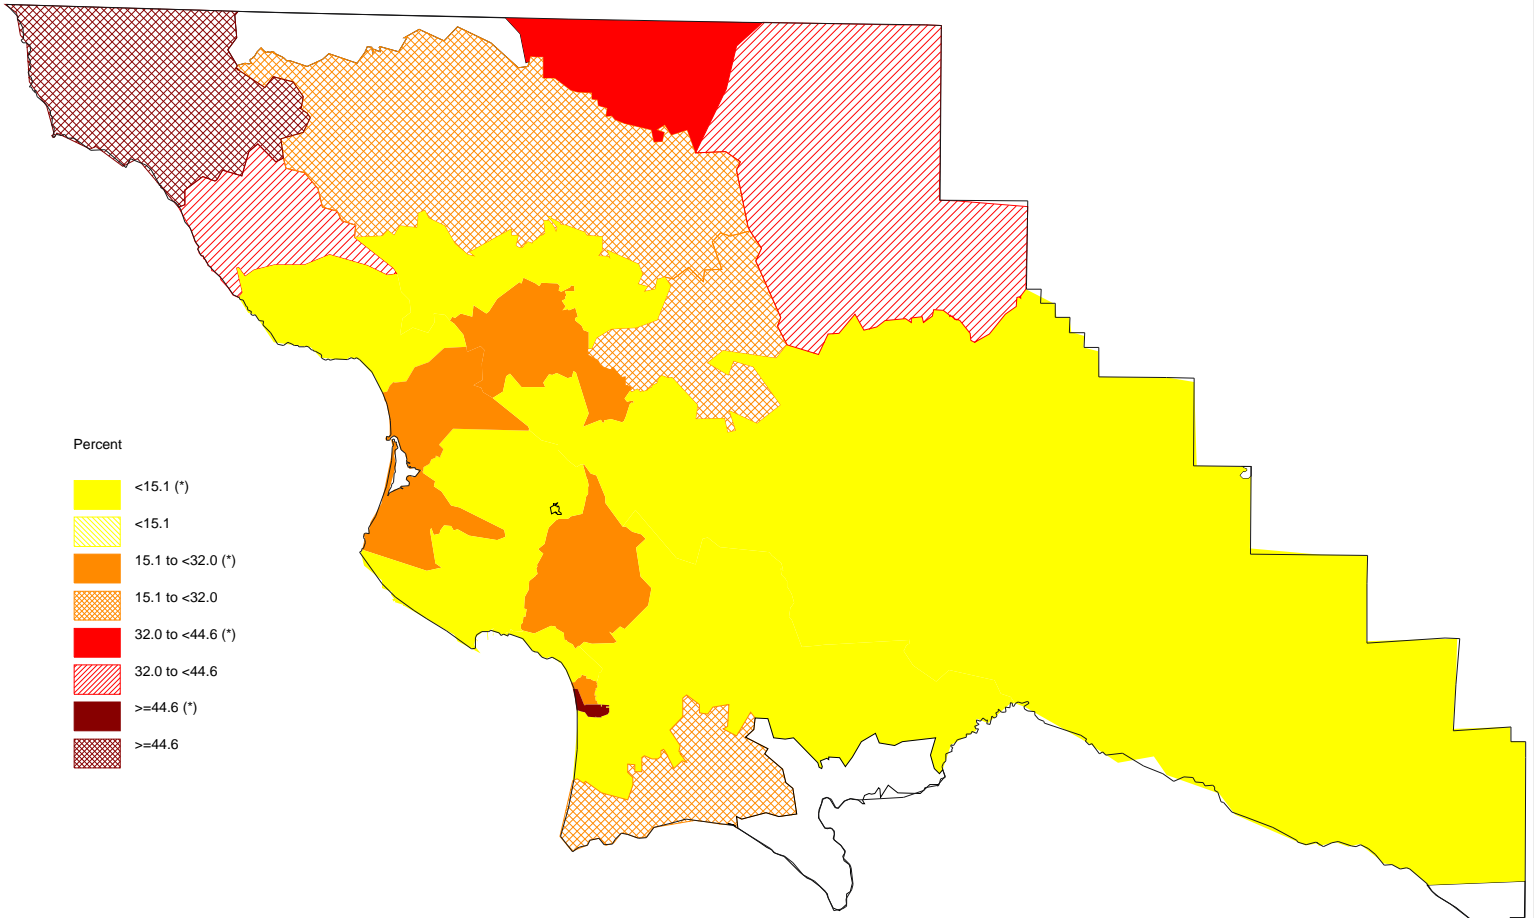

Percent of Births to Mothers with No High School Degree
San Luis Obispo County, 2005-2007

The star in parenthesis after the legend entry indicates a statistically significant percent compared to the California average (alpha=0.01; two-tailed test).
For white areas in the map, no data are available.