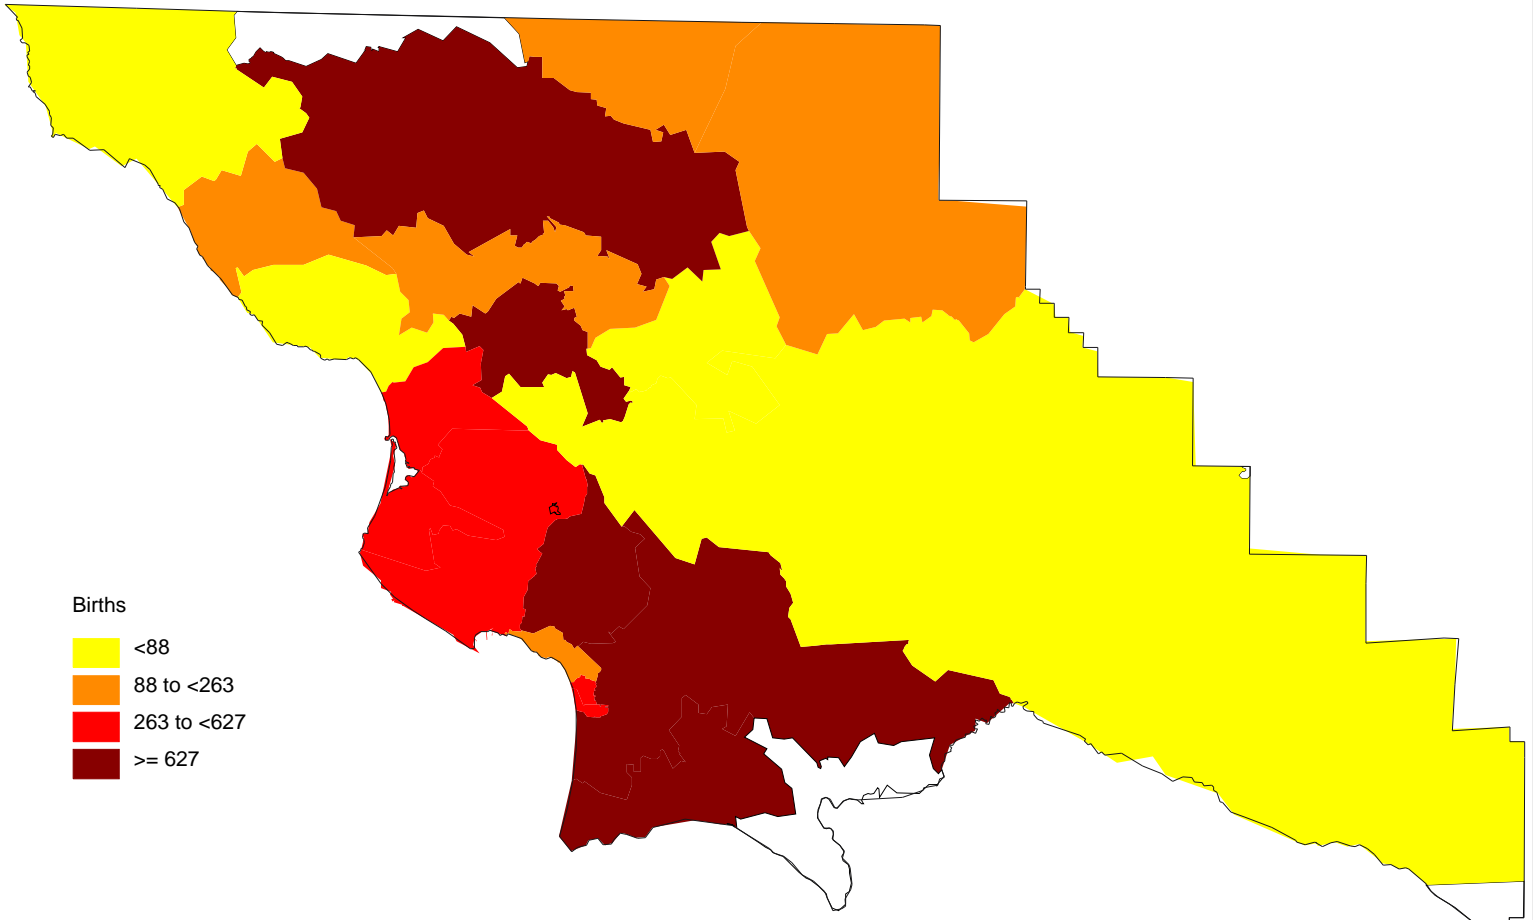

Live Births in San Luis Obispo County, 2005-2007

Births

- <88
- 88 to <263
- 263 to <627
- ≥ 627

For white areas in the map, no data are available.