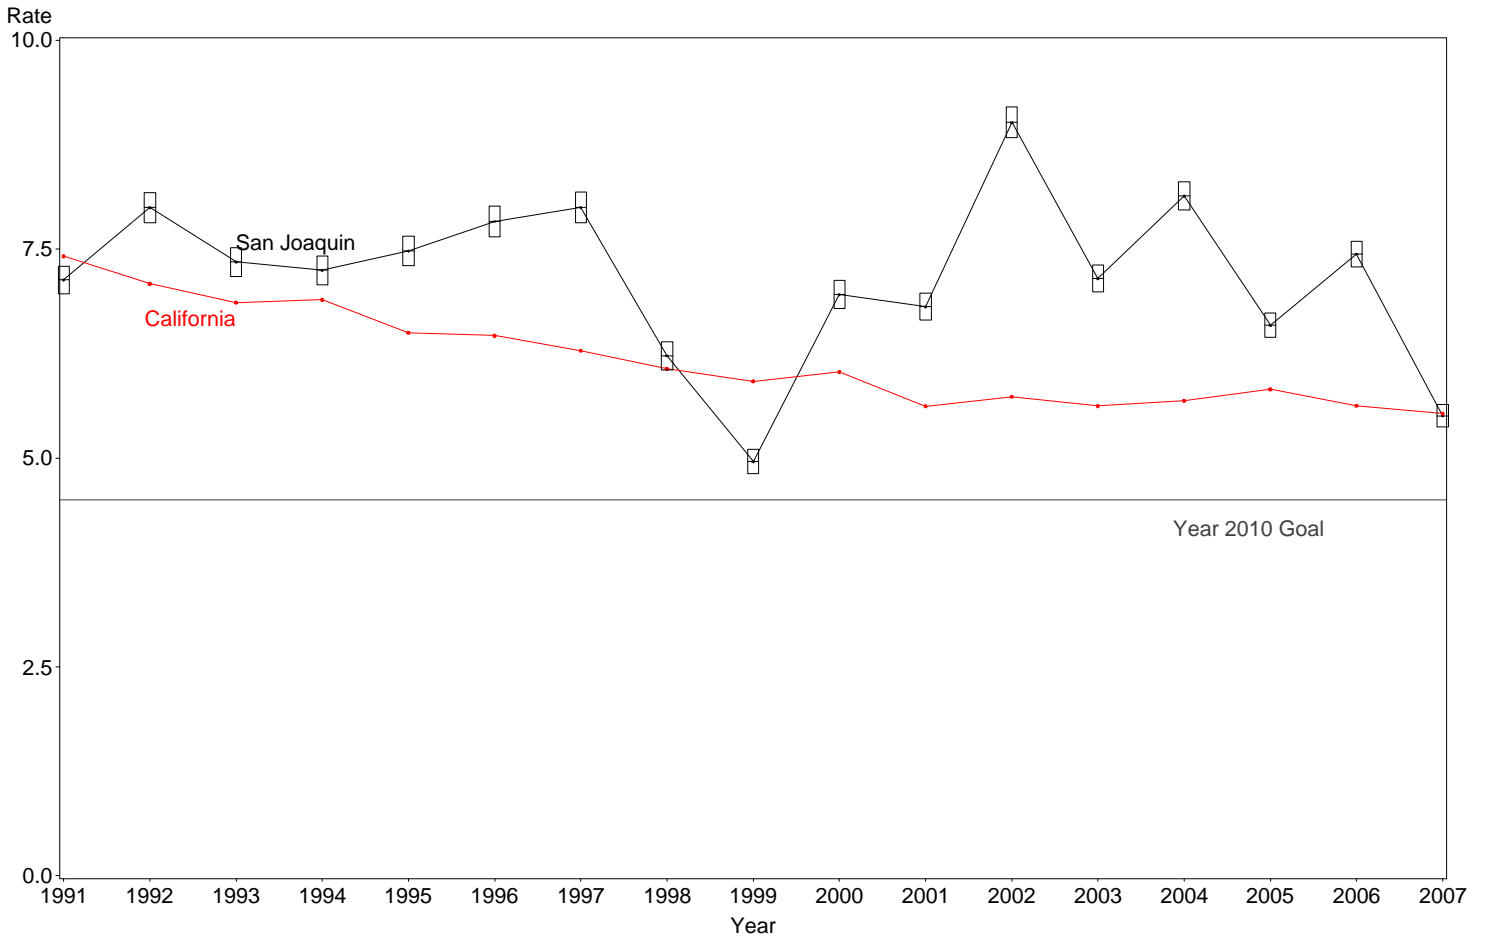

Perinatal Mortality Rate  
San Joaquin County, 2005-2007

The box around the county point estimates denotes the 95% confidence interval around the estimate.