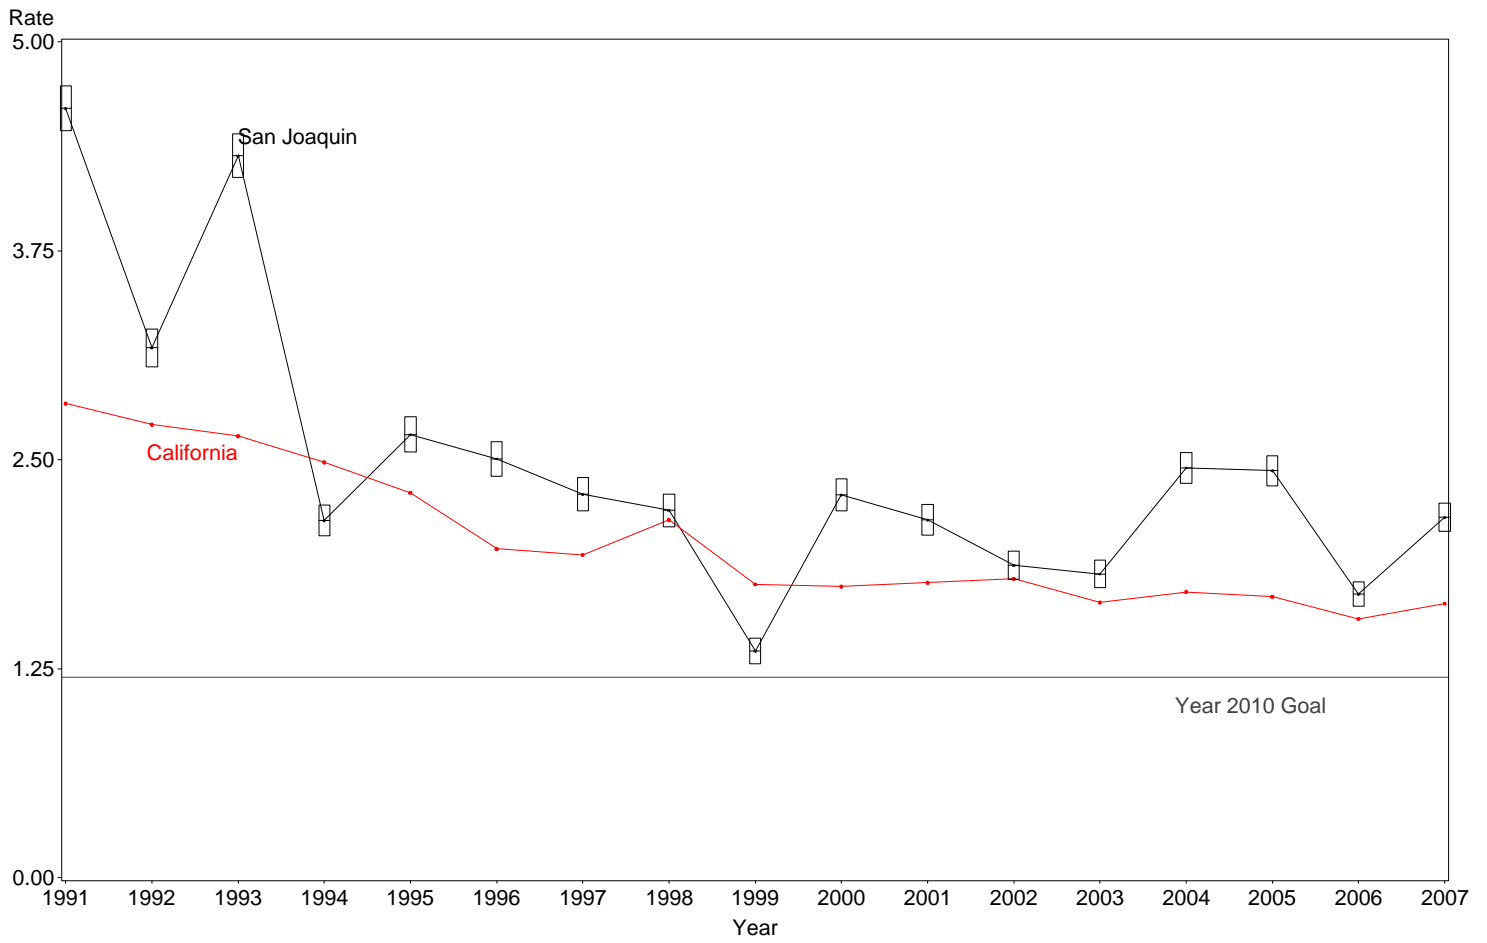

Postneonatal Mortality Rate  
San Joaquin County, 2005-2007

The box around the county point estimates denotes the 95% confidence interval around the estimate.