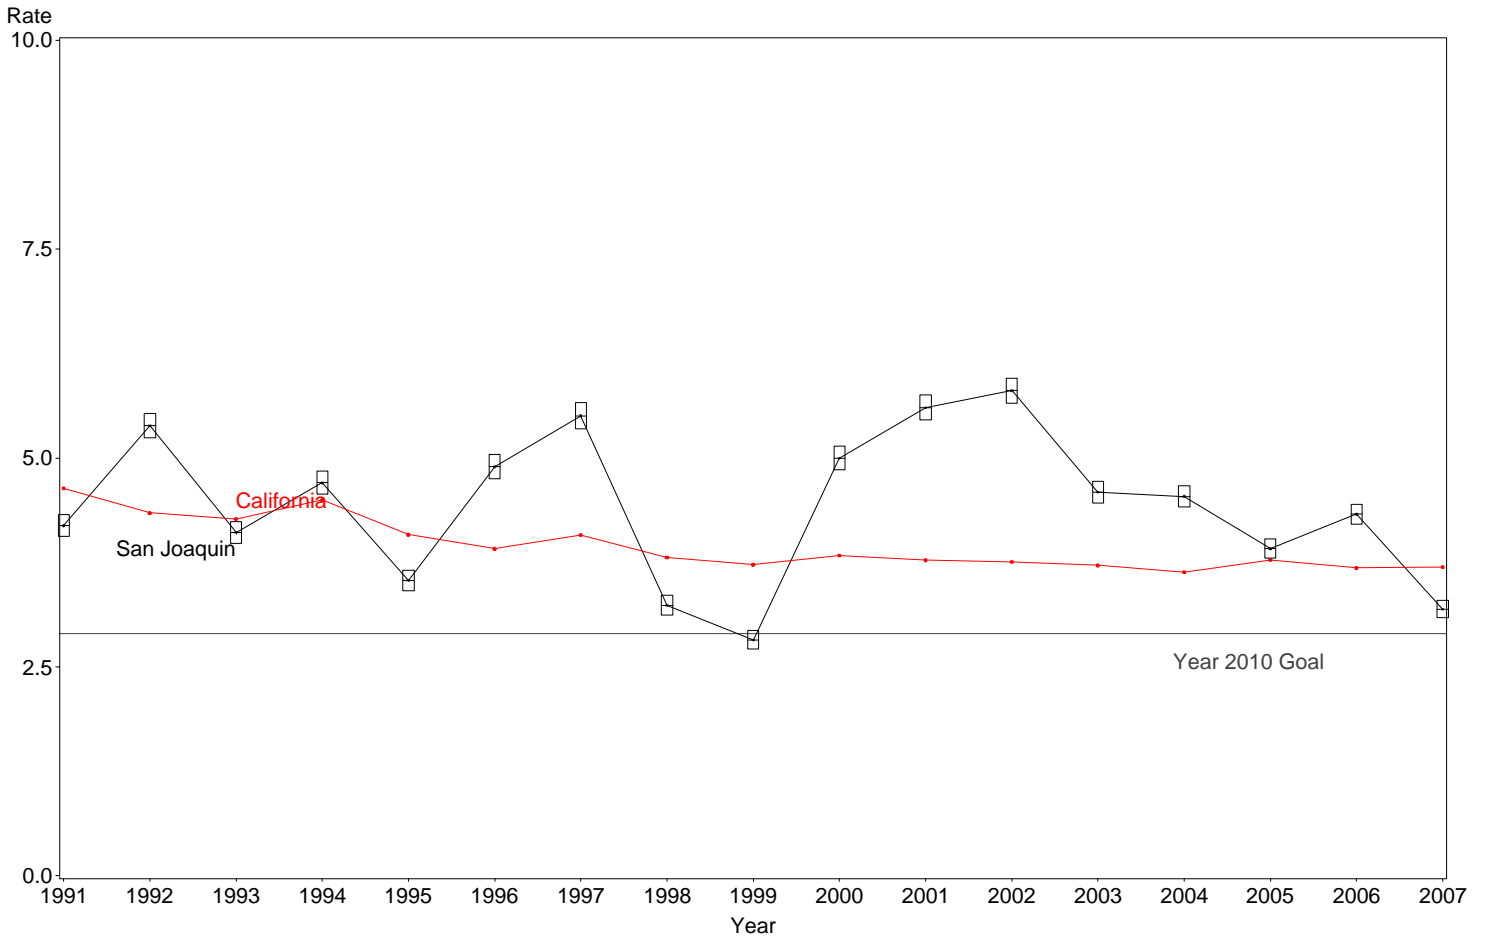

Neonatal Mortality Rate
San Joaquin County, 2005-2007

The box around the county point estimates denotes the 95% confidence interval around the estimate.