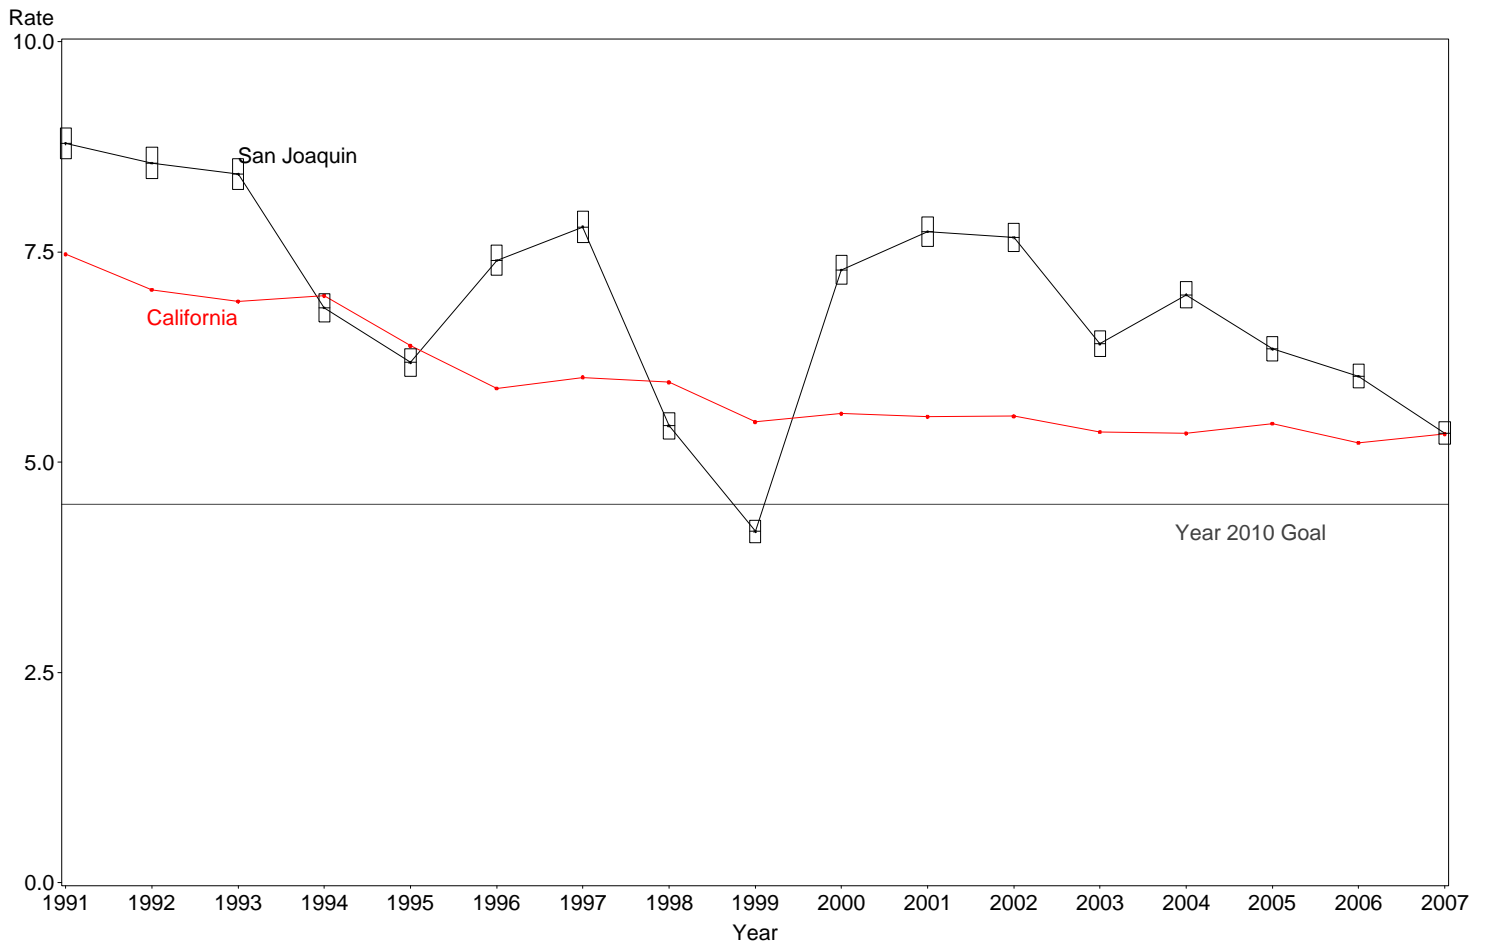

Infant Mortality Rate  
San Joaquin County, 2005-2007

The box around the county point estimates denotes the 95% confidence interval around the estimate.