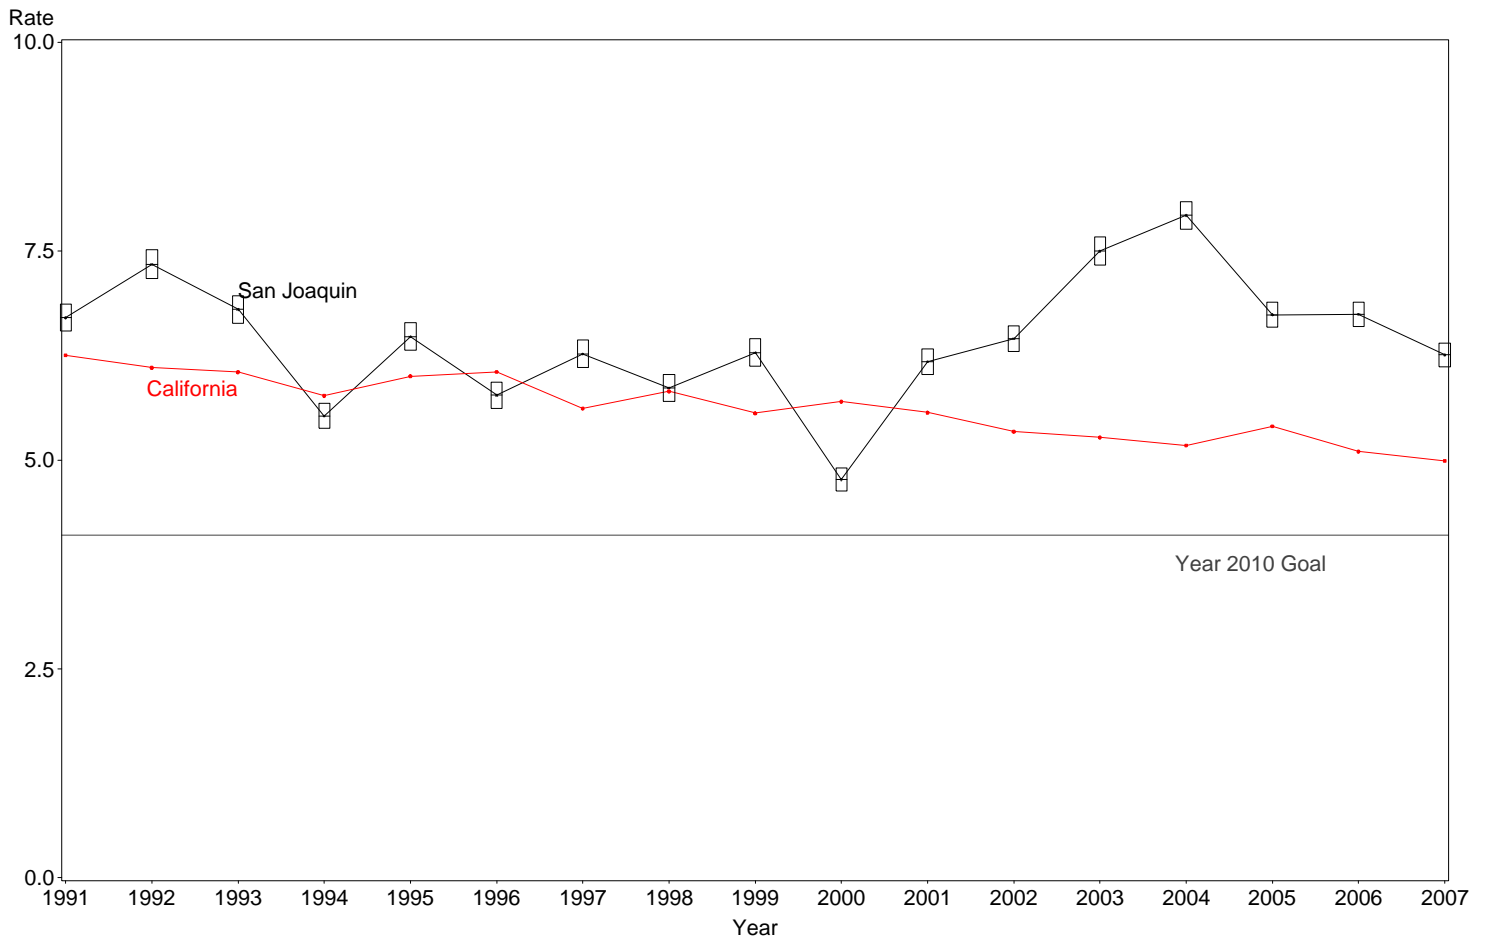

Fetal Mortality Rate
San Joaquin County, 2005-2007

The box around the county point estimates denotes the 95% confidence interval around the estimate.