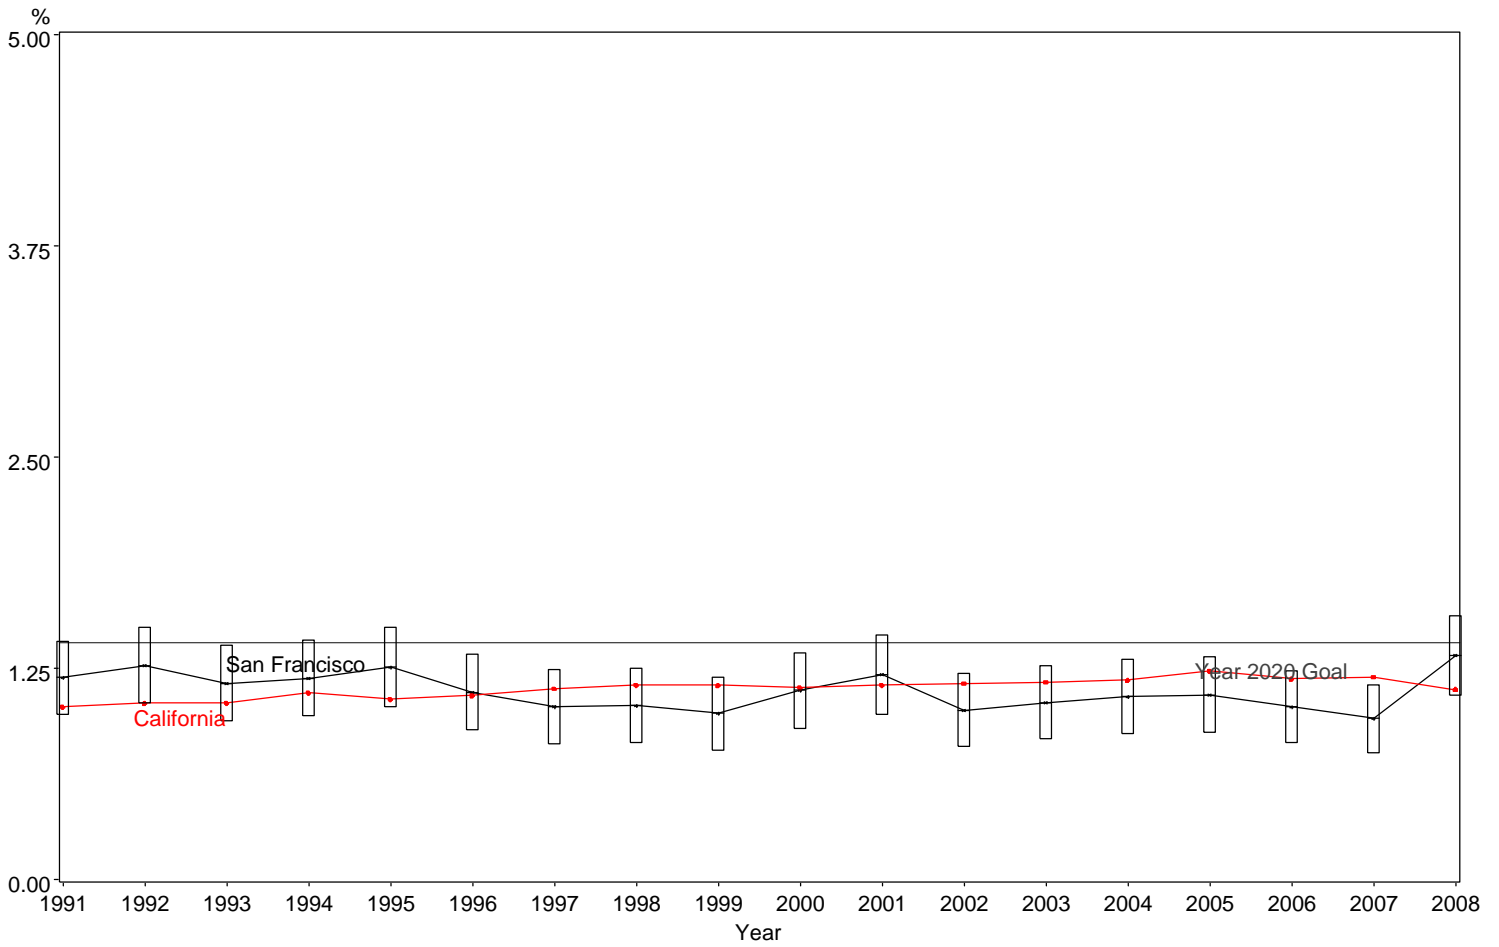

Percent of Very Low Birth Weight Infants  
San Francisco County, 1991-2008

The box around the county point estimates denotes the 95% confidence interval around the estimate.