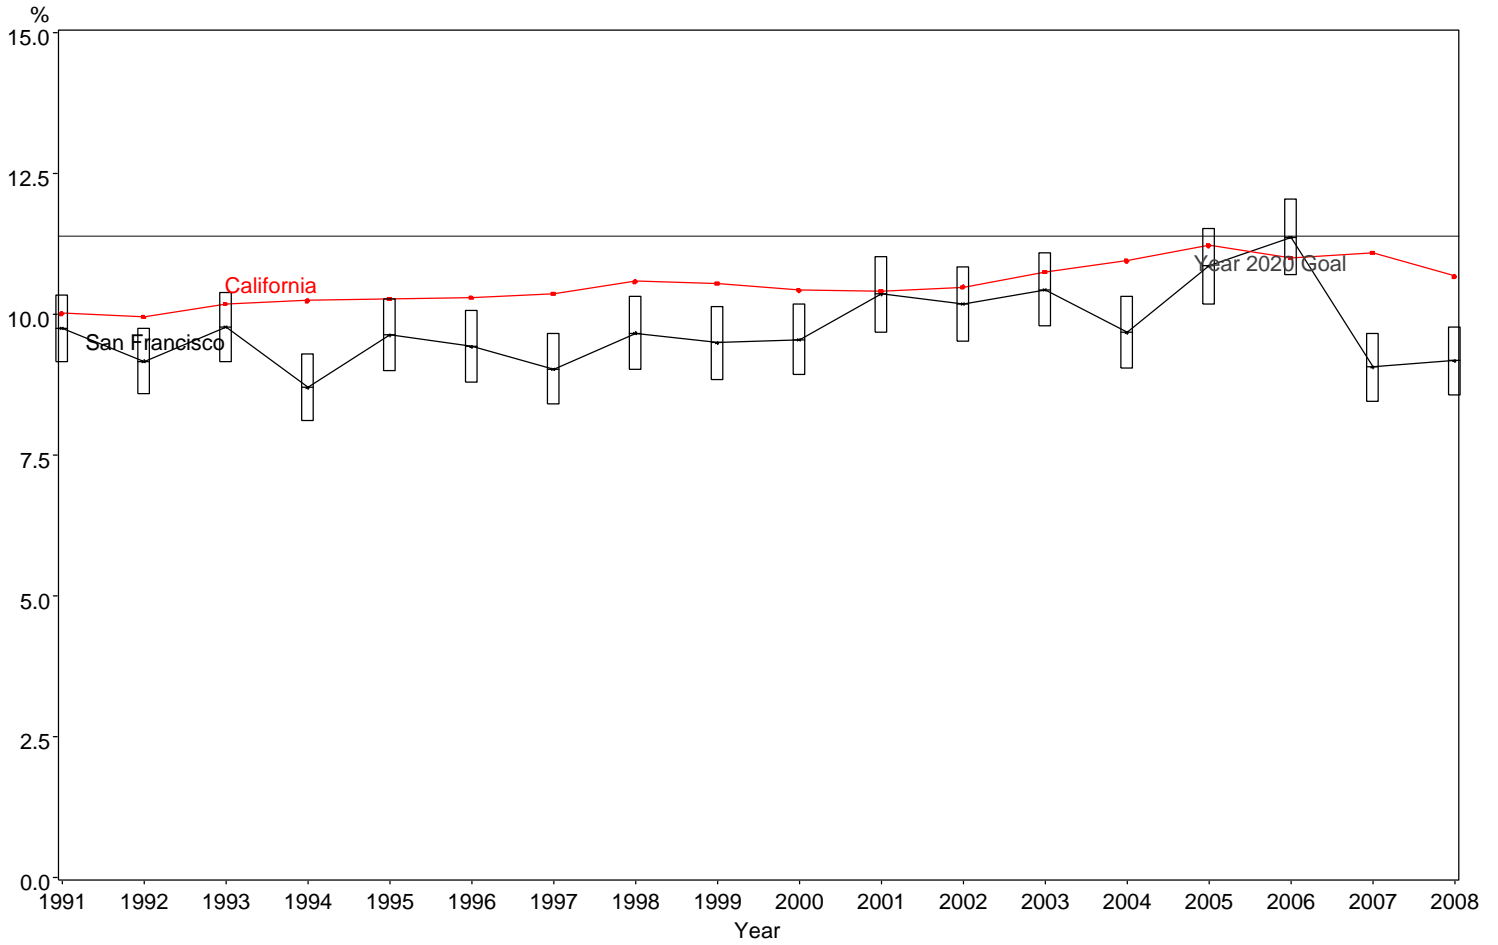

Percent of Preterm Infants  
San Francisco County, 1991-2008

The box around the county point estimates denotes the 95% confidence interval around the estimate.