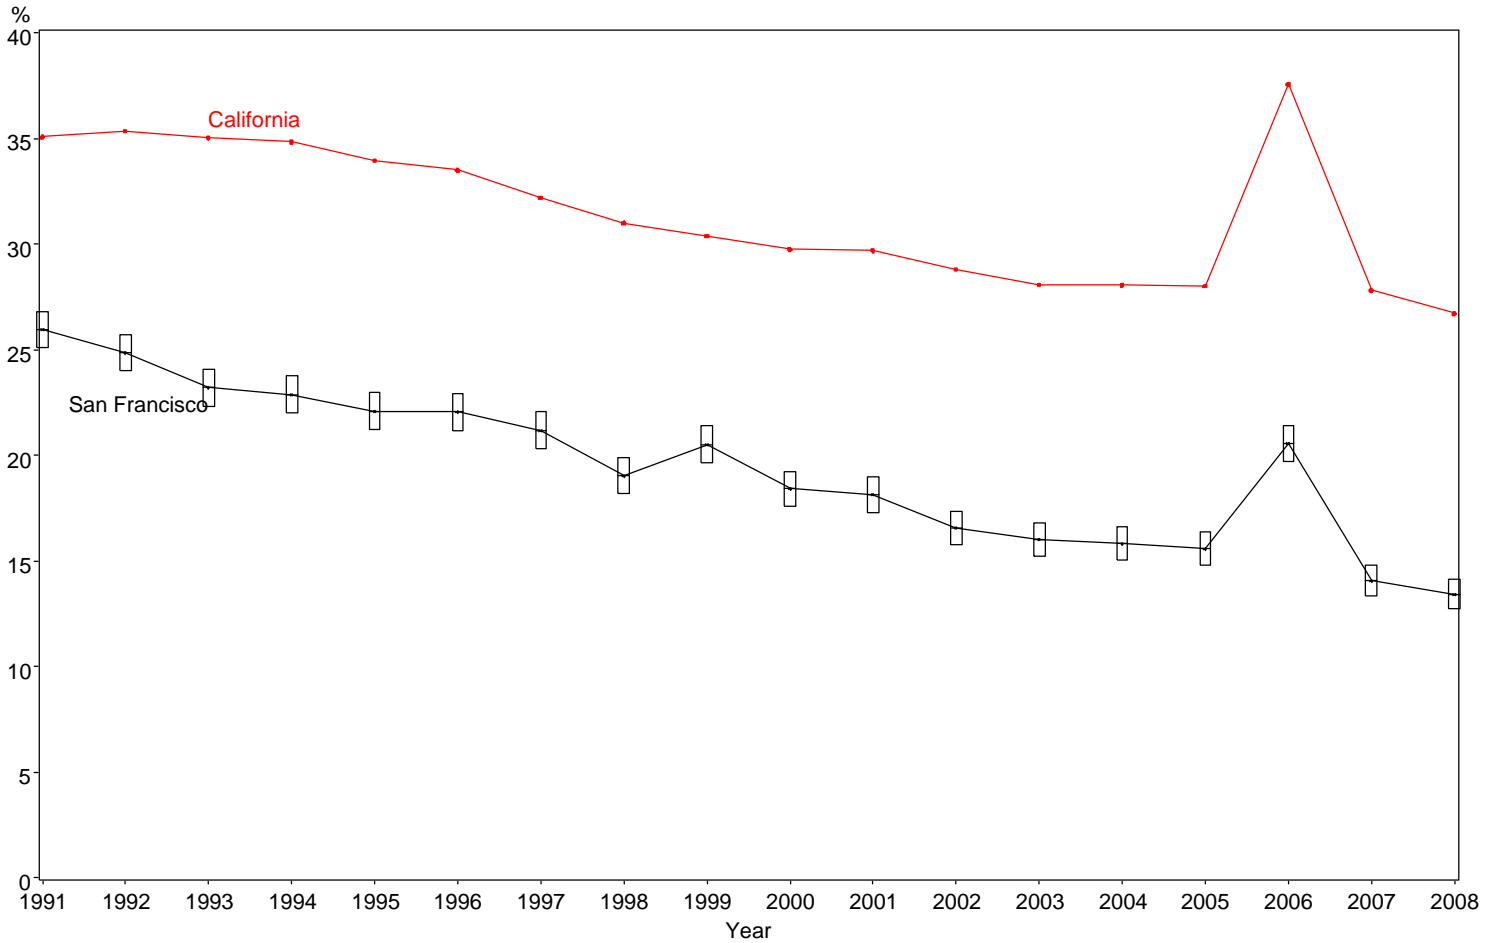

Percent of Births to Mothers with No High School Degree
San Francisco County, 1991-2008

The box around the county point estimates denotes the 95% confidence interval around the estimate.

Starting in 2006, the actual HS degree information became available. Prior to 2006, a HS degree was estimated as ≥ 12 years of education