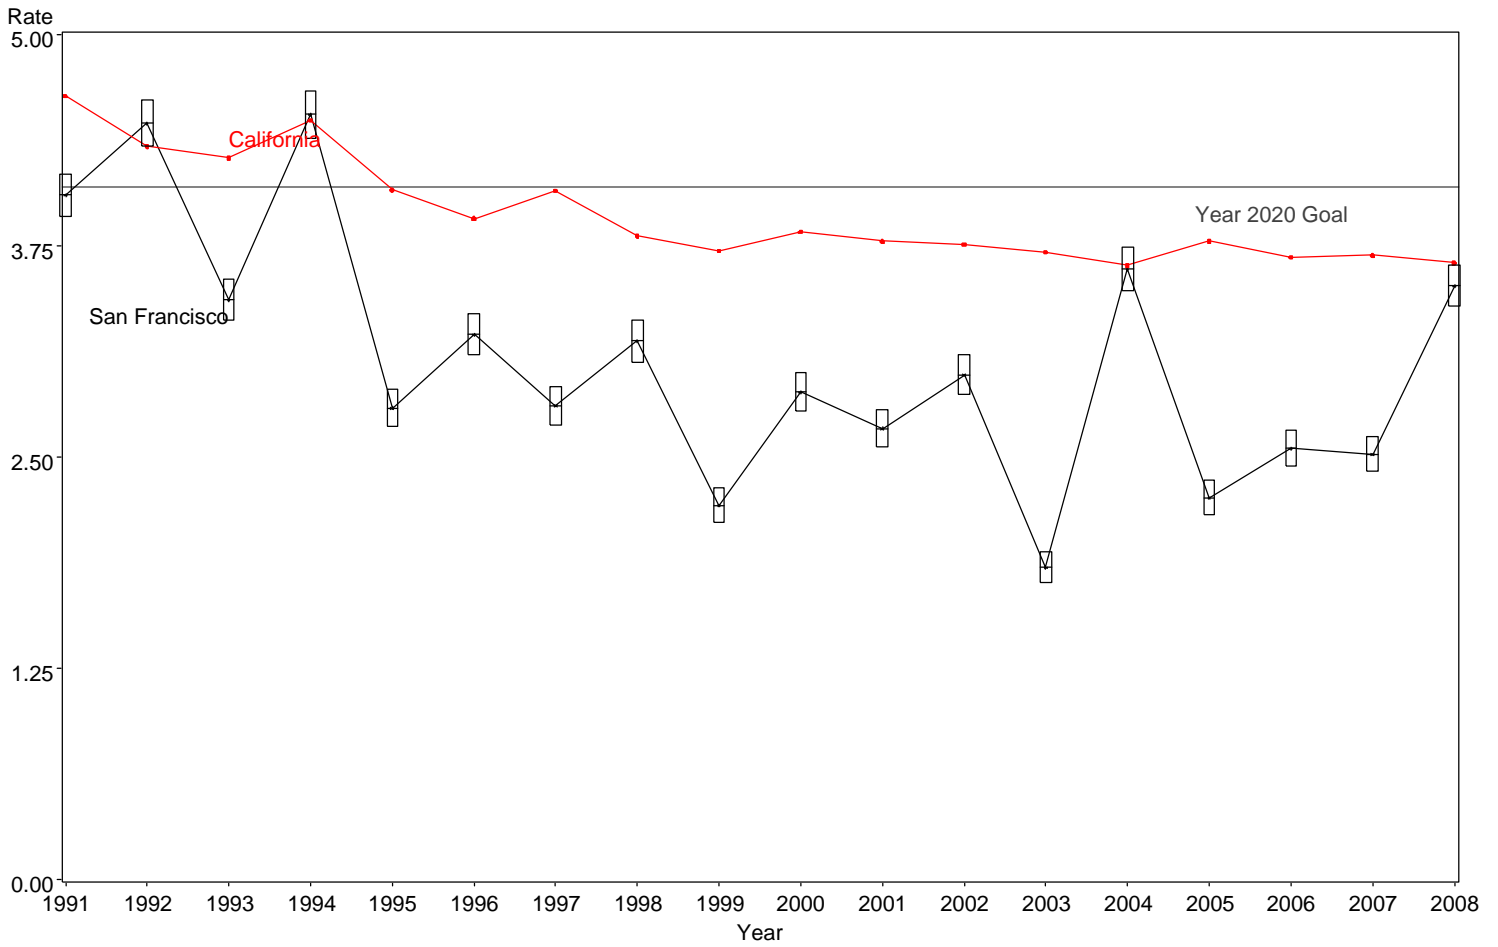

Neonatal Mortality Rate  
San Francisco County, 1991-2008

The box around the county point estimates denotes the 95% confidence interval around the estimate.