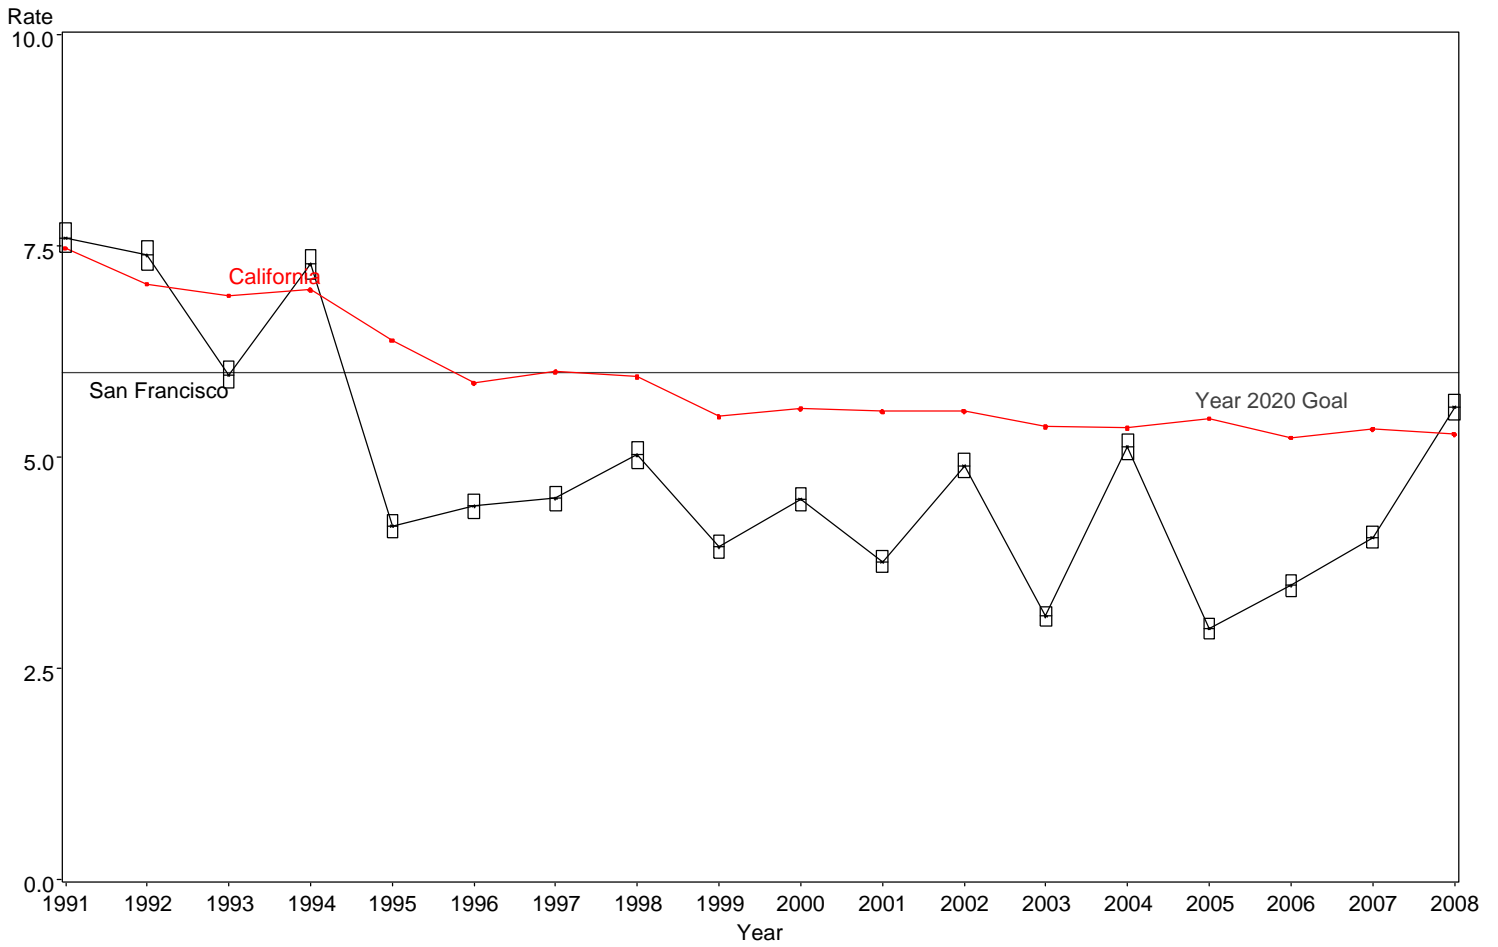

Infant Mortality Rate
San Francisco County, 1991-2008

The box around the county point estimates denotes the 95% confidence interval around the estimate.