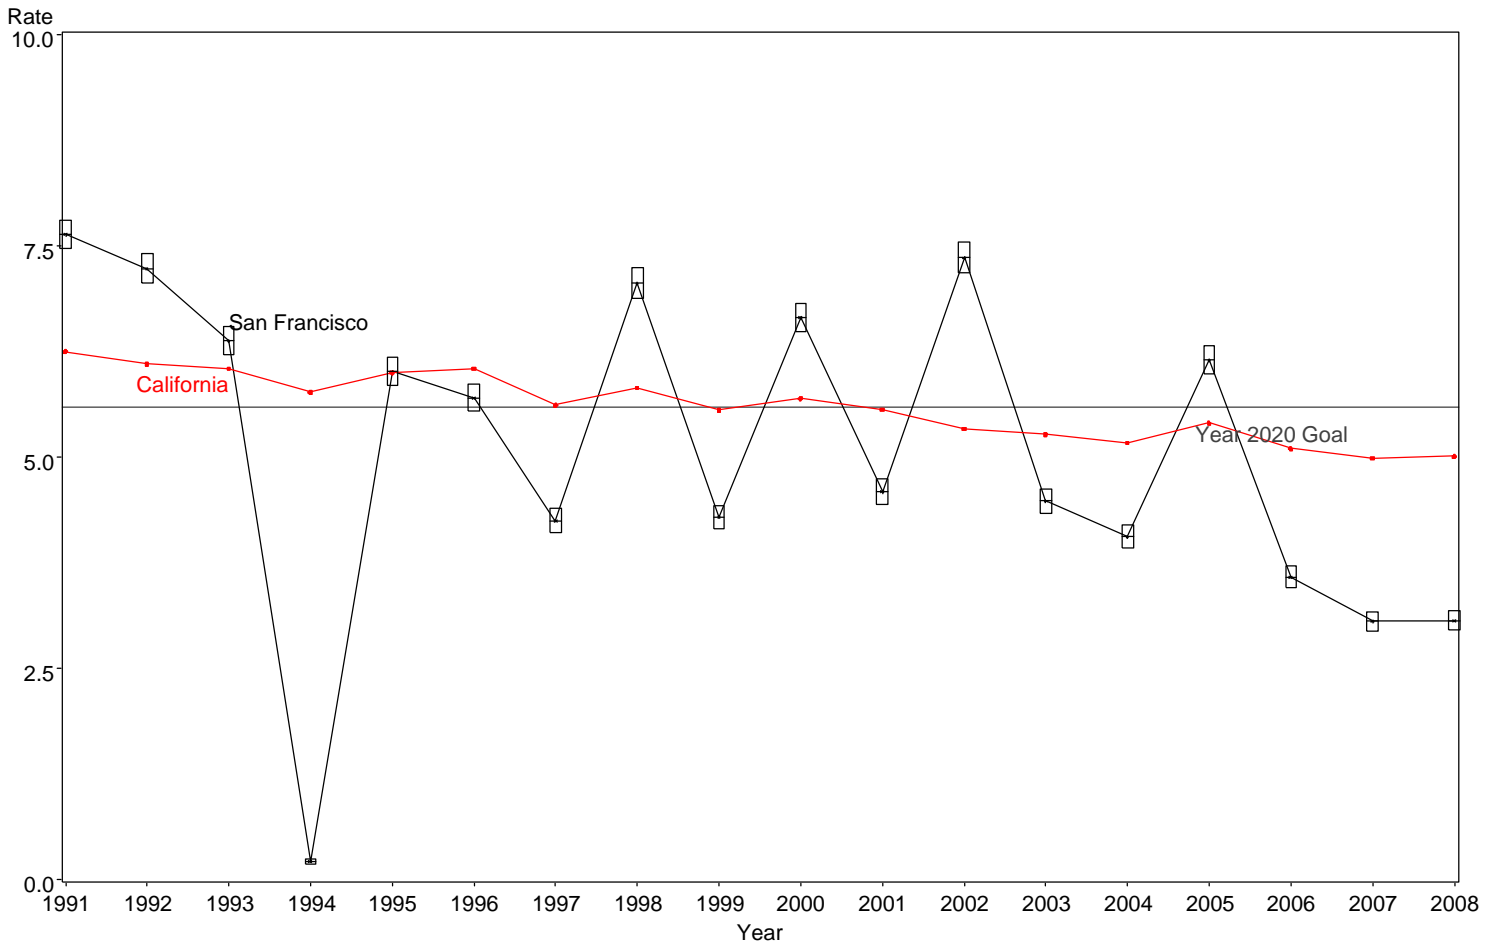

Fetal Mortality Rate
San Francisco County, 1991-2008

The box around the county point estimates denotes the 95% confidence interval around the estimate.