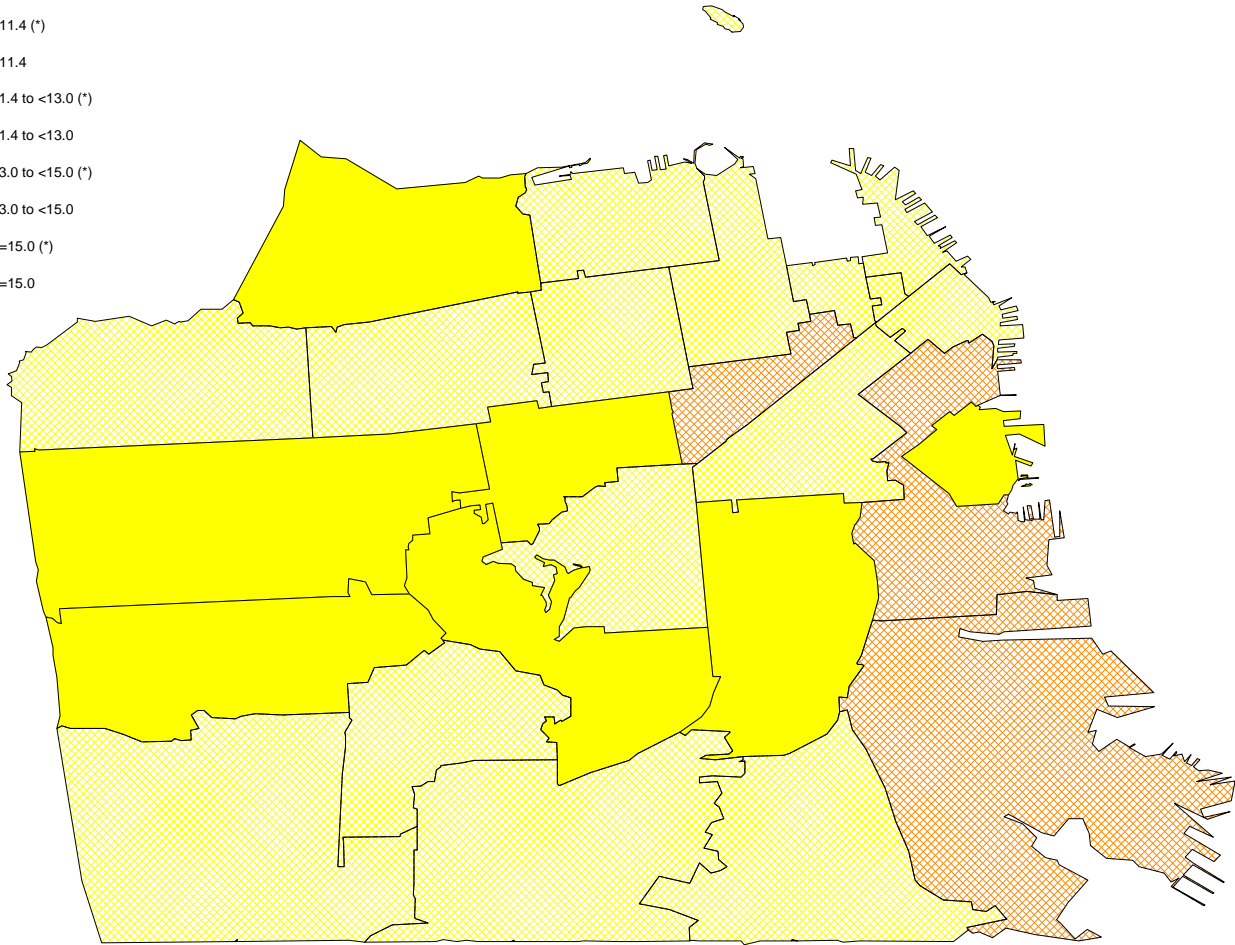

Percent of Preterm Infants
San Francisco County, 2006-2008

Percent

The star in parenthesis after the legend entry indicates a statistically significant percent compared to the California average (alpha=0.01; two-tailed test). For white areas in the map, no data are available.