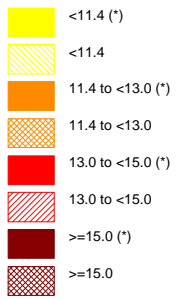

Percent of Preterm Infants
San Francisco County, 2006-2008

Percent

The star in parenthesis after the legend entry indicates a statistically significant percent compared to the California average (alpha=0.01; two-tailed test). For white areas in the map, no data are available.