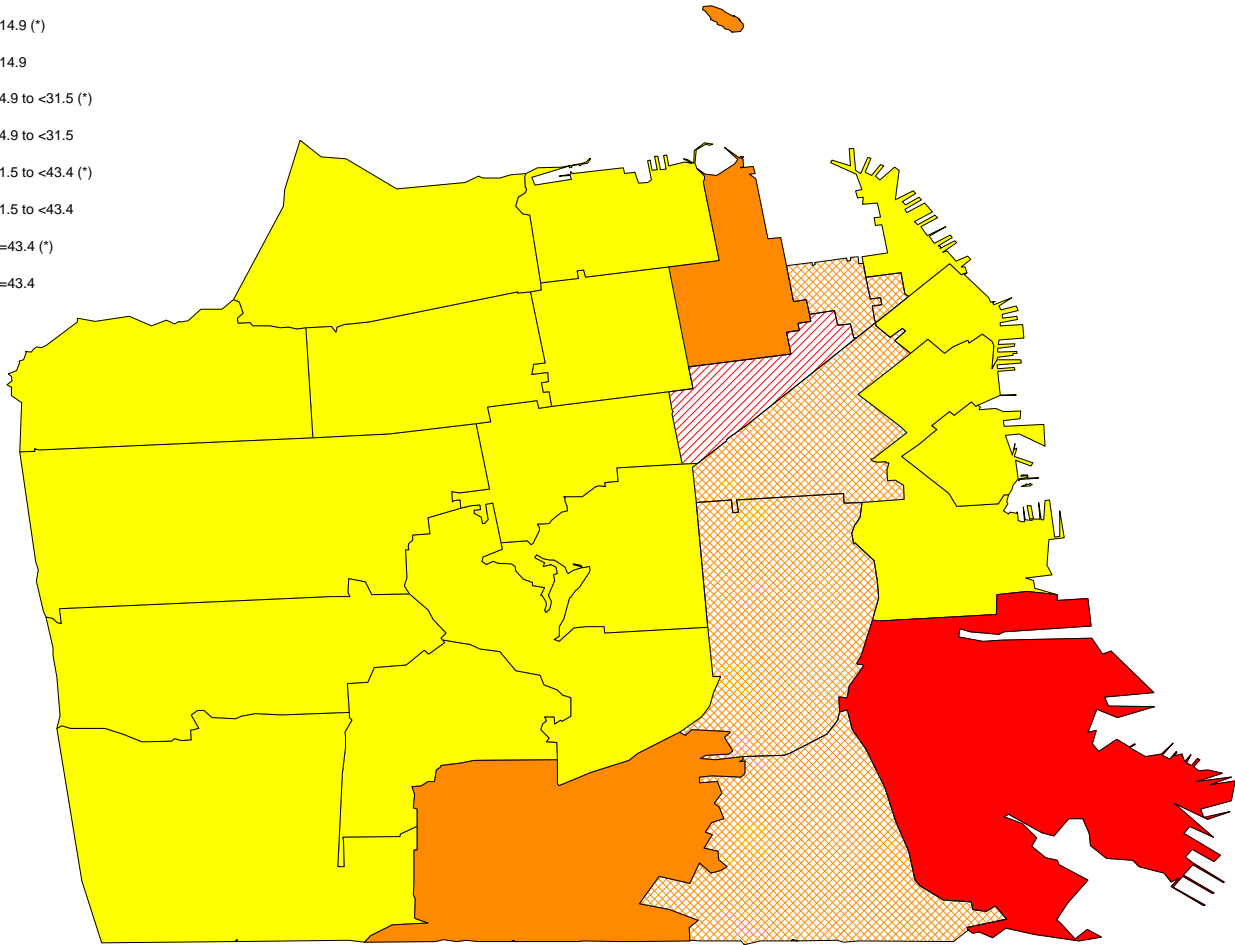

Percent of Births to Mothers with No High School Degree
San Francisco County, 2006-2008

Percent

The star in parenthesis after the legend entry indicates a statistically significant percent compared to the California average (alpha=0.01; two-tailed test). For white areas in the map, no data are available.