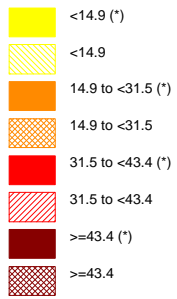

Percent of Births to Mothers with No High School Degree
San Francisco County, 2006-2008

Percent

The star in parenthesis after the legend entry indicates a statistically significant percent compared to the California average (alpha=0.01; two-tailed test). For white areas in the map, no data are available.