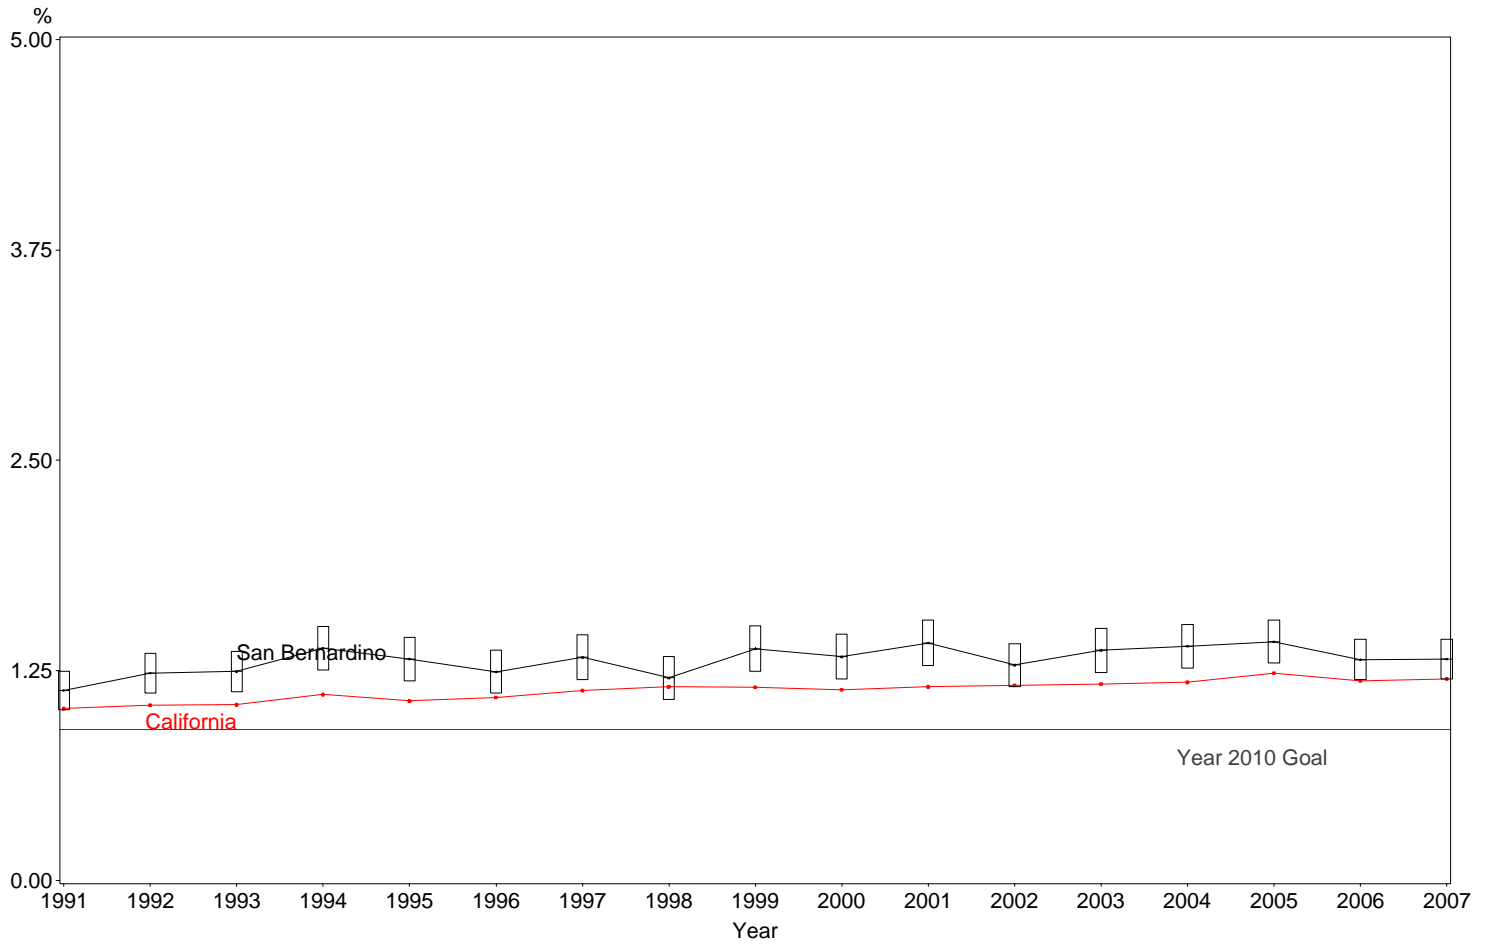

Percent of Very Low Birth Weight Infants  
San Bernardino County, 2005-2007

The box around the county point estimates denotes the 95% confidence interval around the estimate.