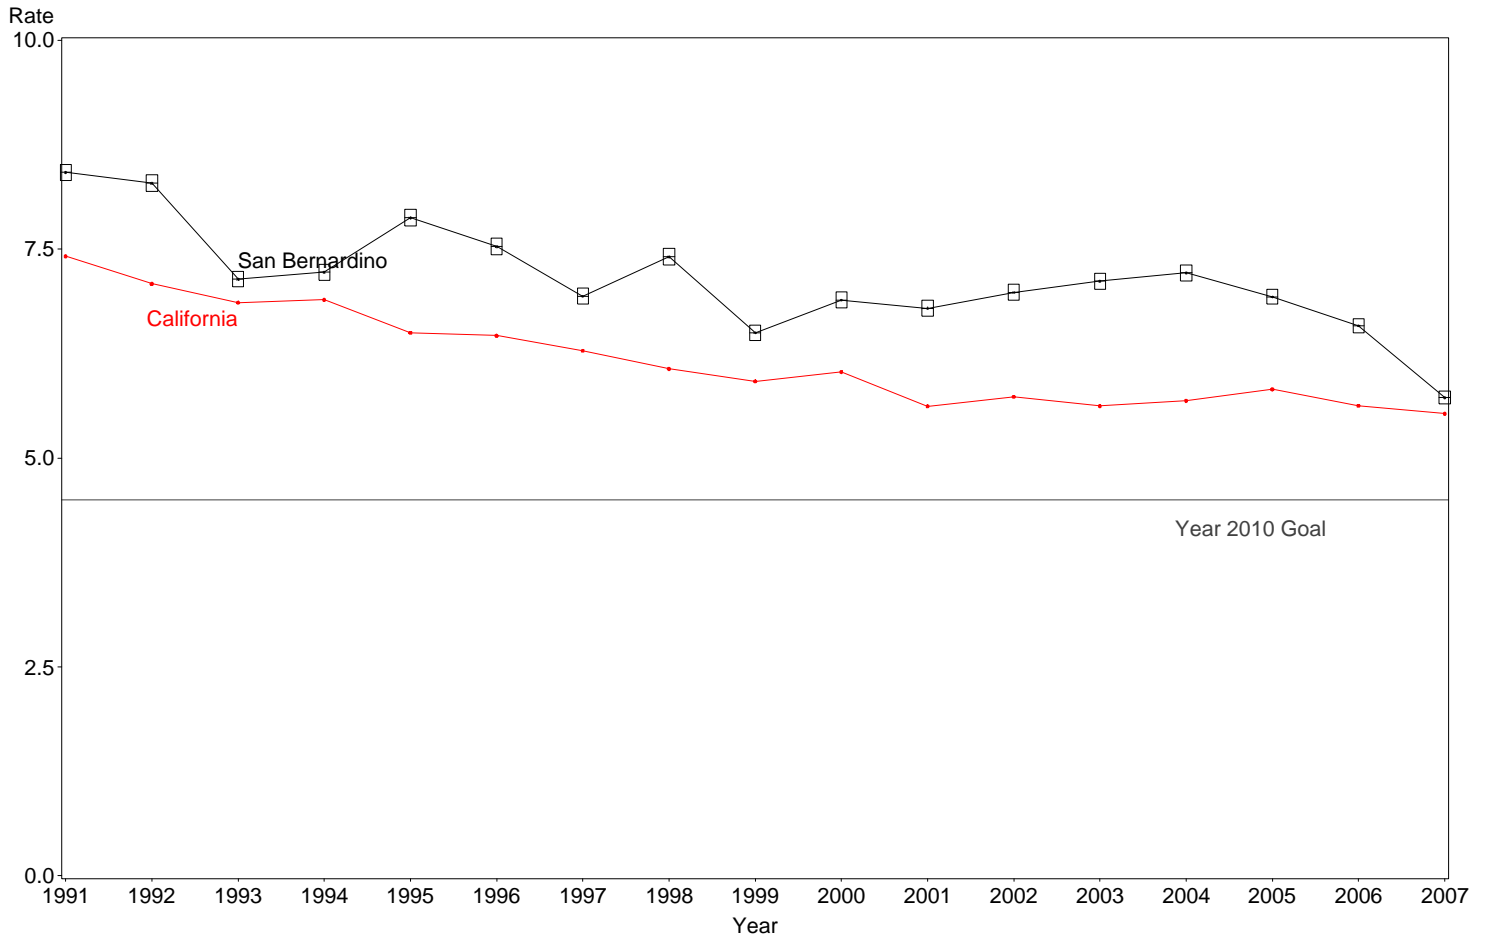

Perinatal Mortality Rate
San Bernardino County, 2005-2007

The box around the county point estimates denotes the 95% confidence interval around the estimate.