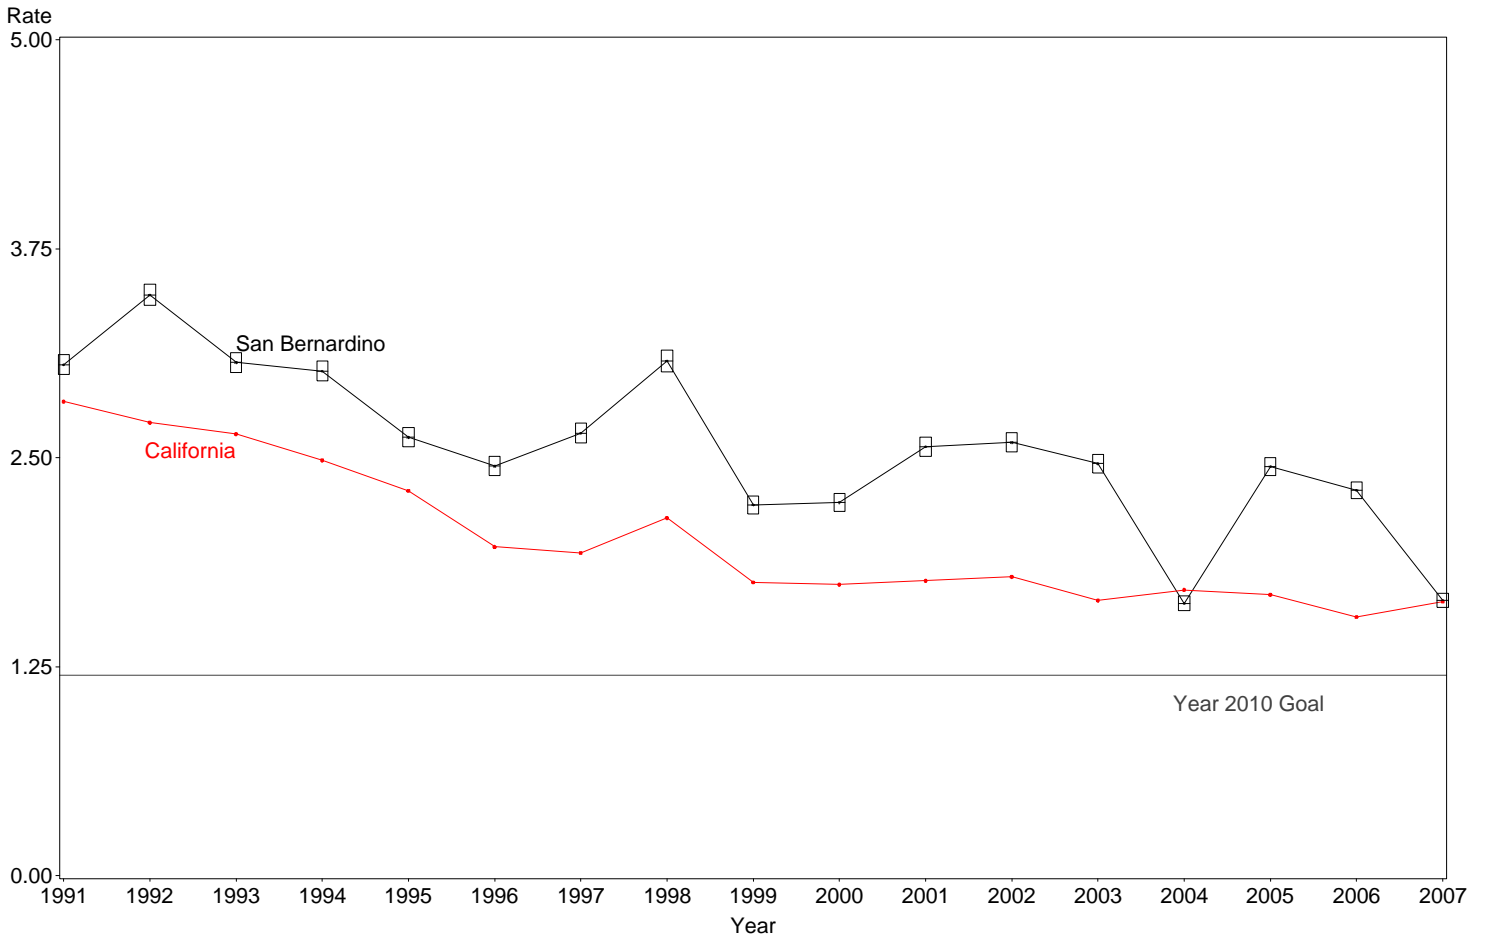

Postneonatal Mortality Rate  
San Bernardino County, 2005-2007

The box around the county point estimates denotes the 95% confidence interval around the estimate.