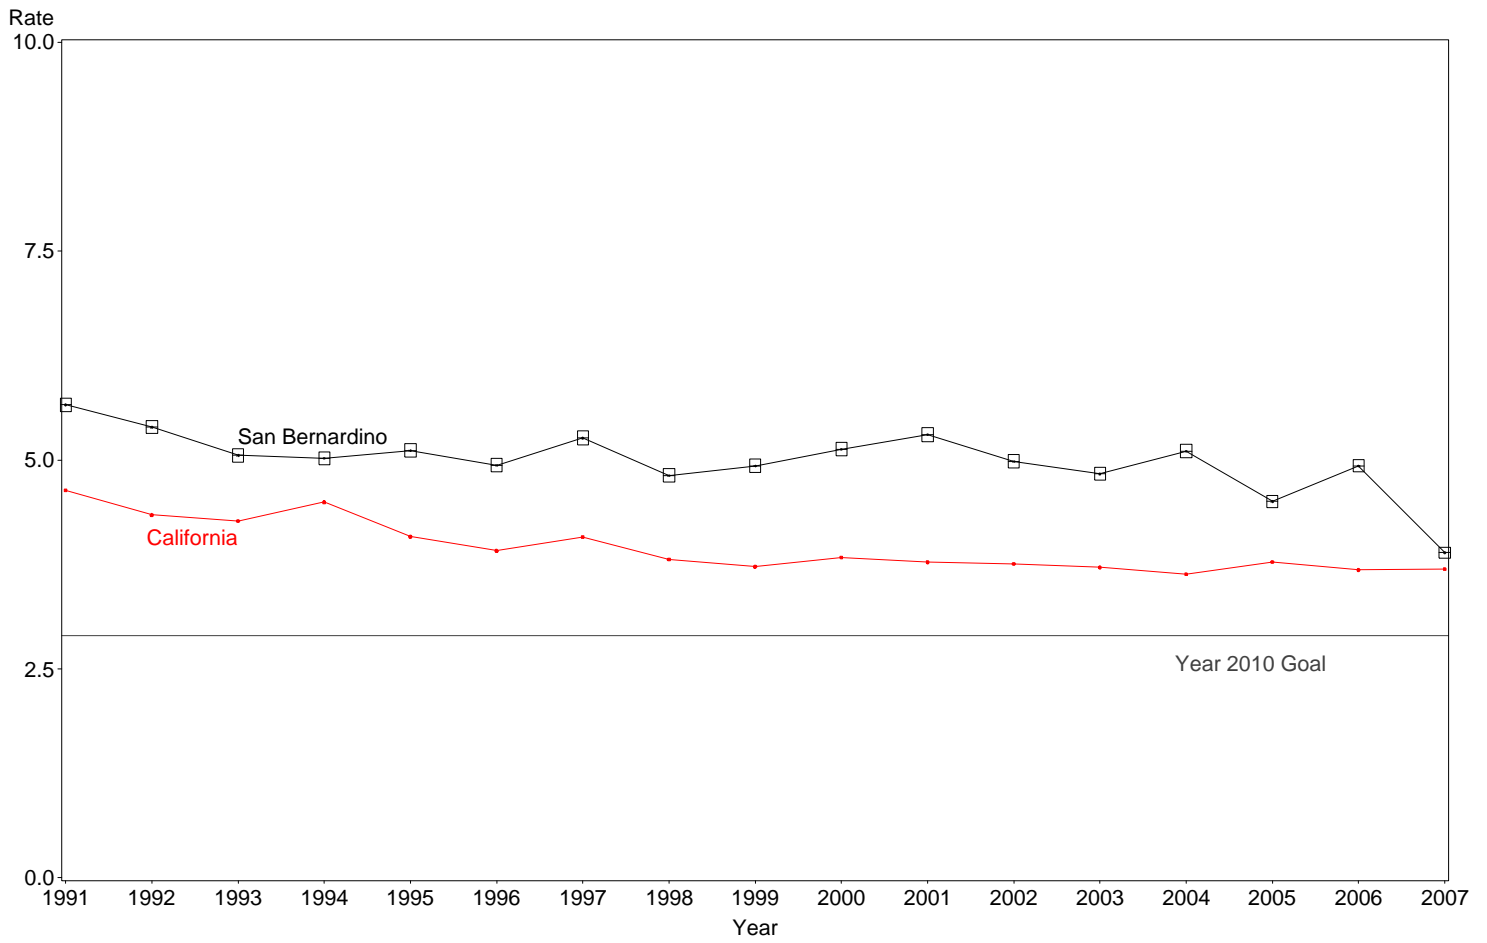

Neonatal Mortality Rate
San Bernardino County, 2005-2007

The box around the county point estimates denotes the 95% confidence interval around the estimate.