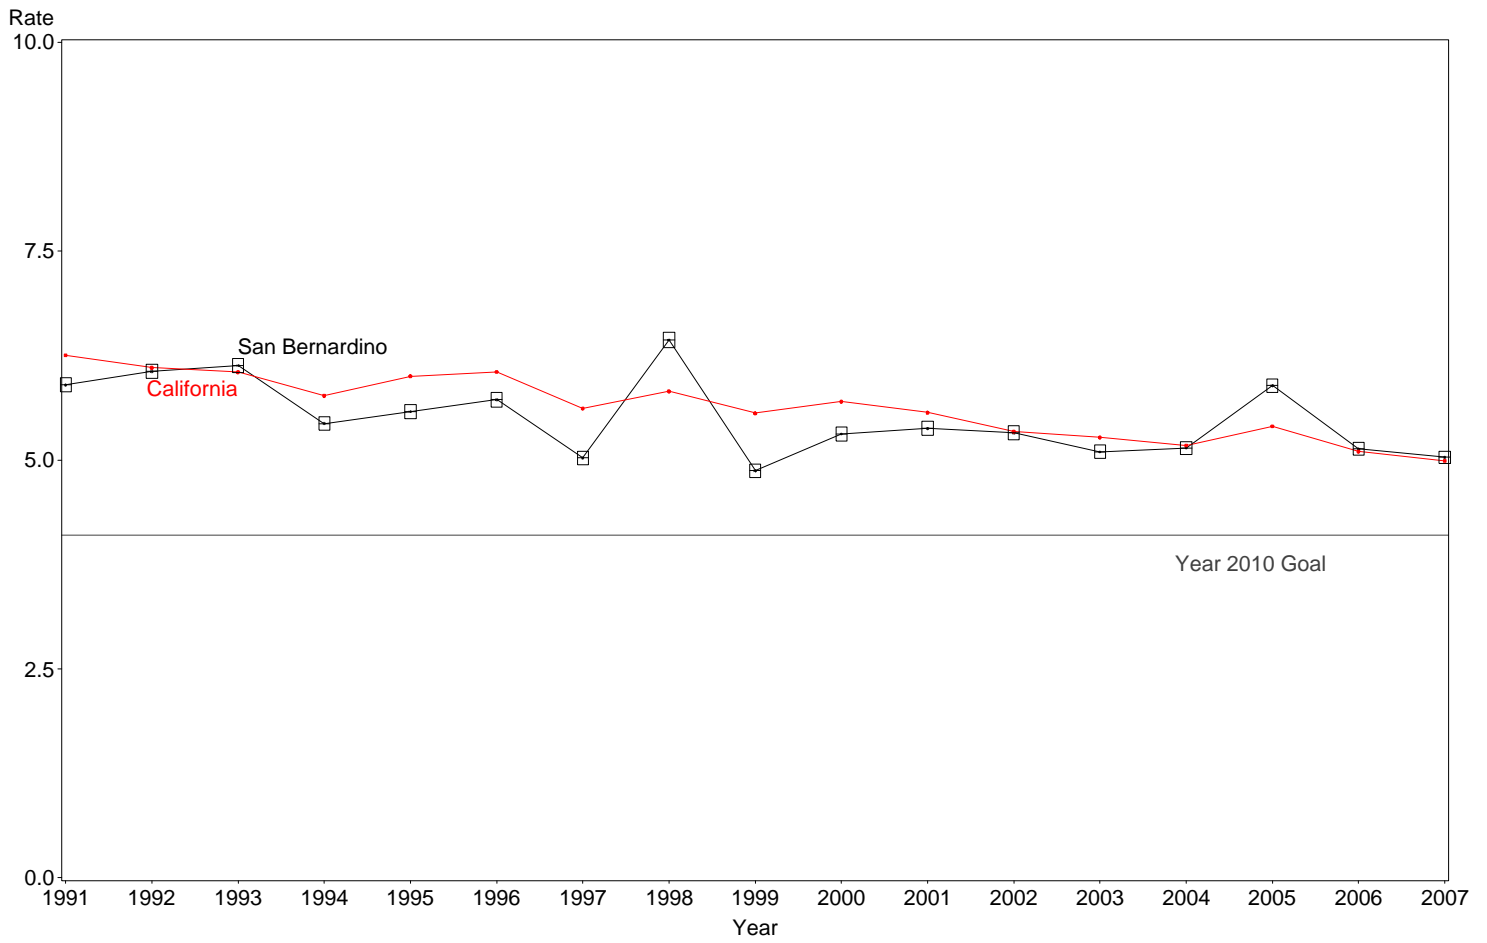

Fetal Mortality Rate  
San Bernardino County, 2005-2007

The box around the county point estimates denotes the 95% confidence interval around the estimate.