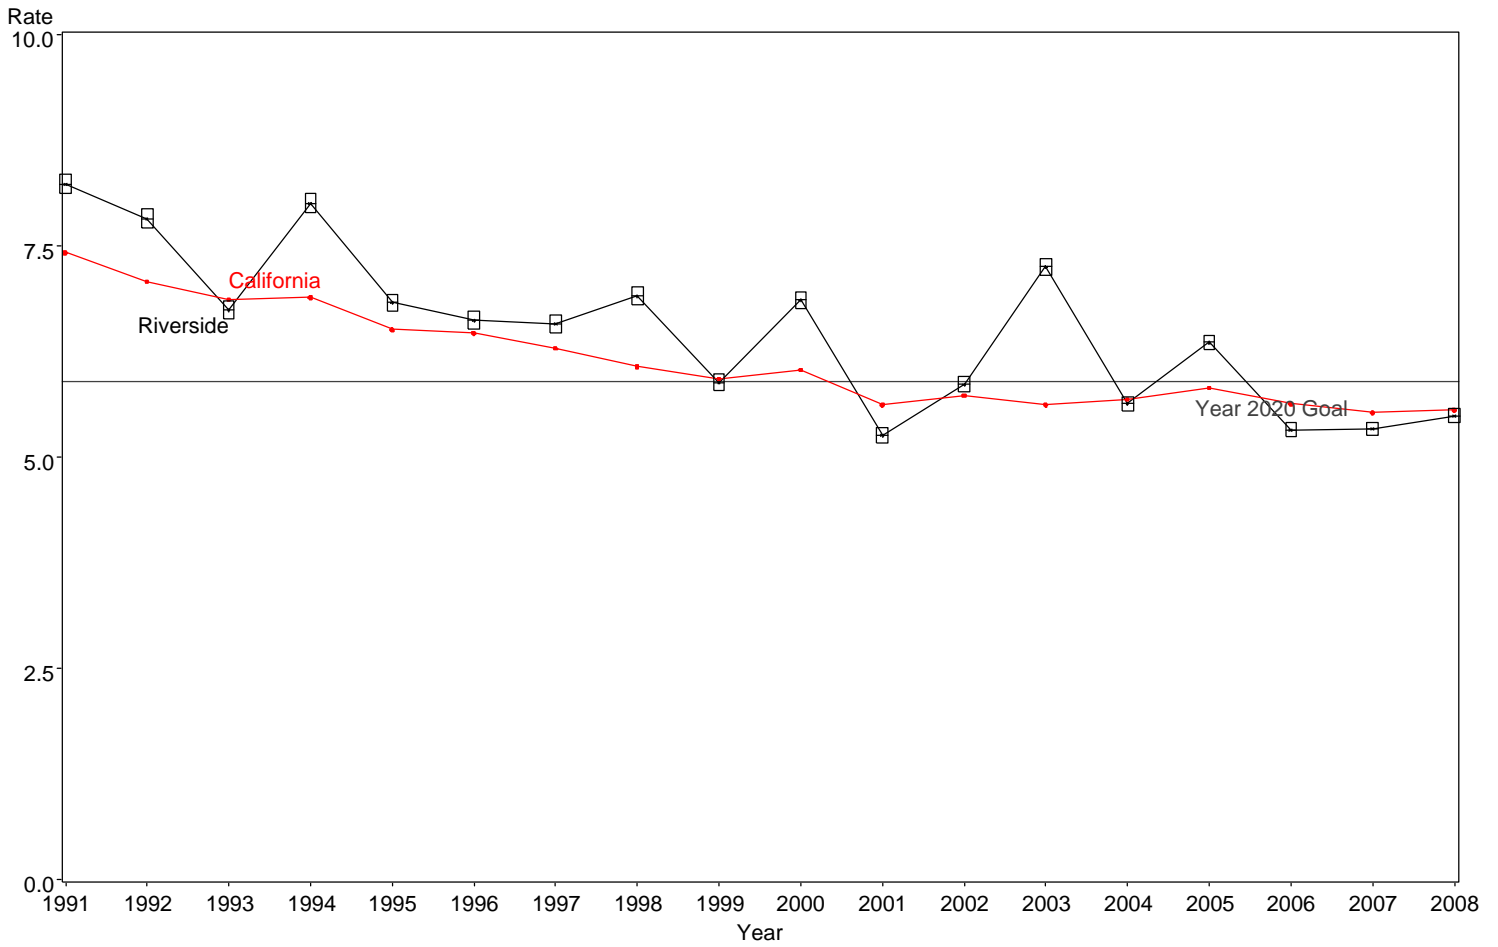

Perinatal Mortality Rate
Riverside County, 1991-2008

The box around the county point estimates denotes the 95% confidence interval around the estimate.