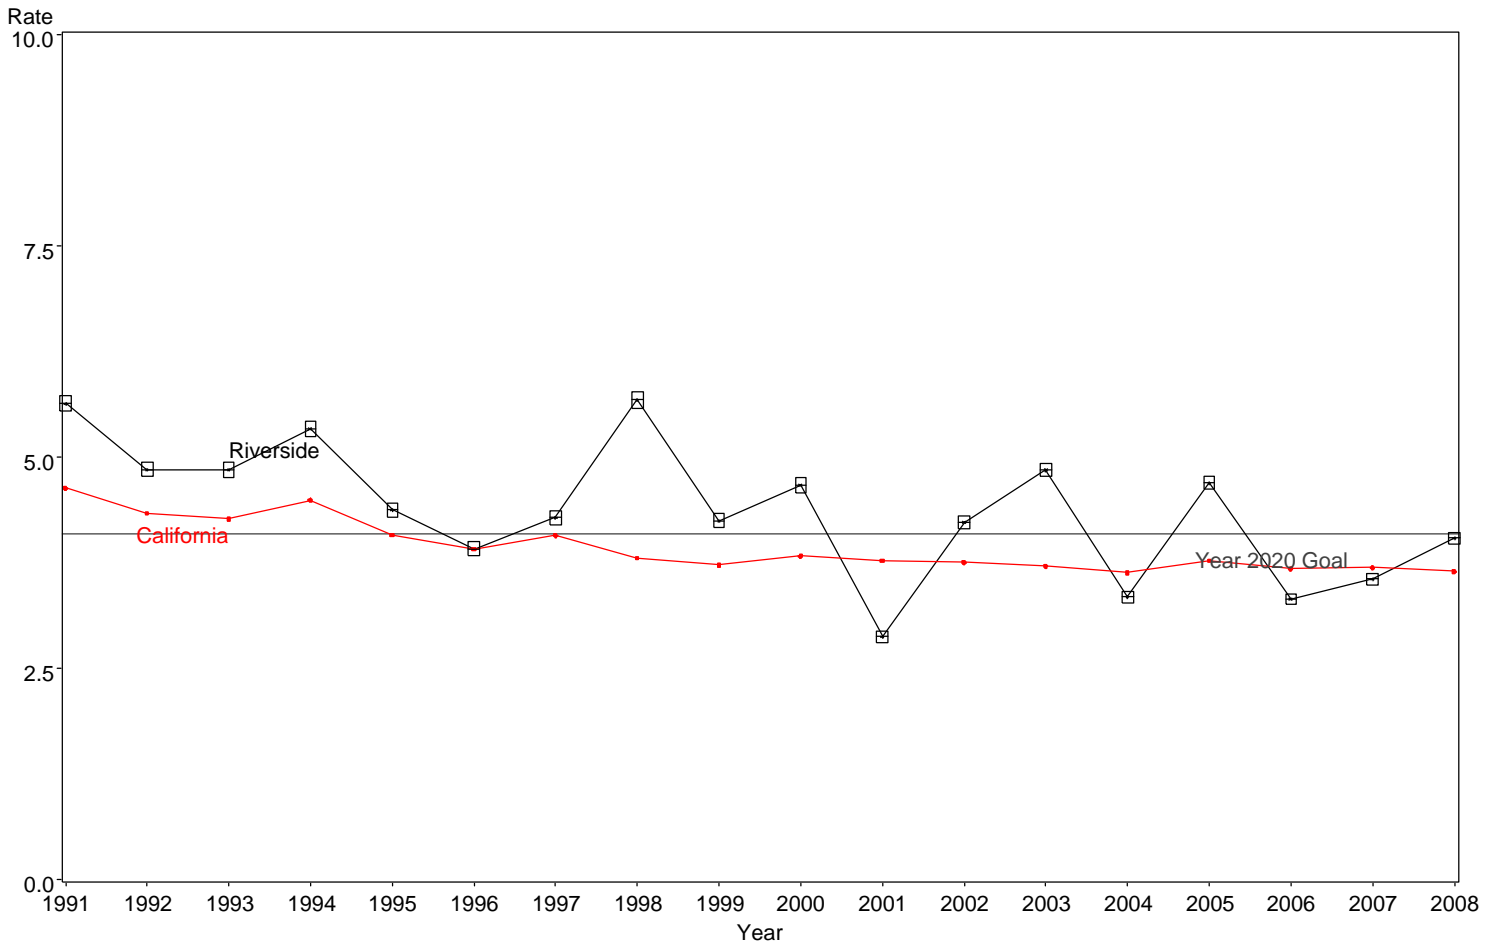

Neonatal Mortality Rate
Riverside County, 1991-2008

The box around the county point estimates denotes the 95% confidence interval around the estimate.