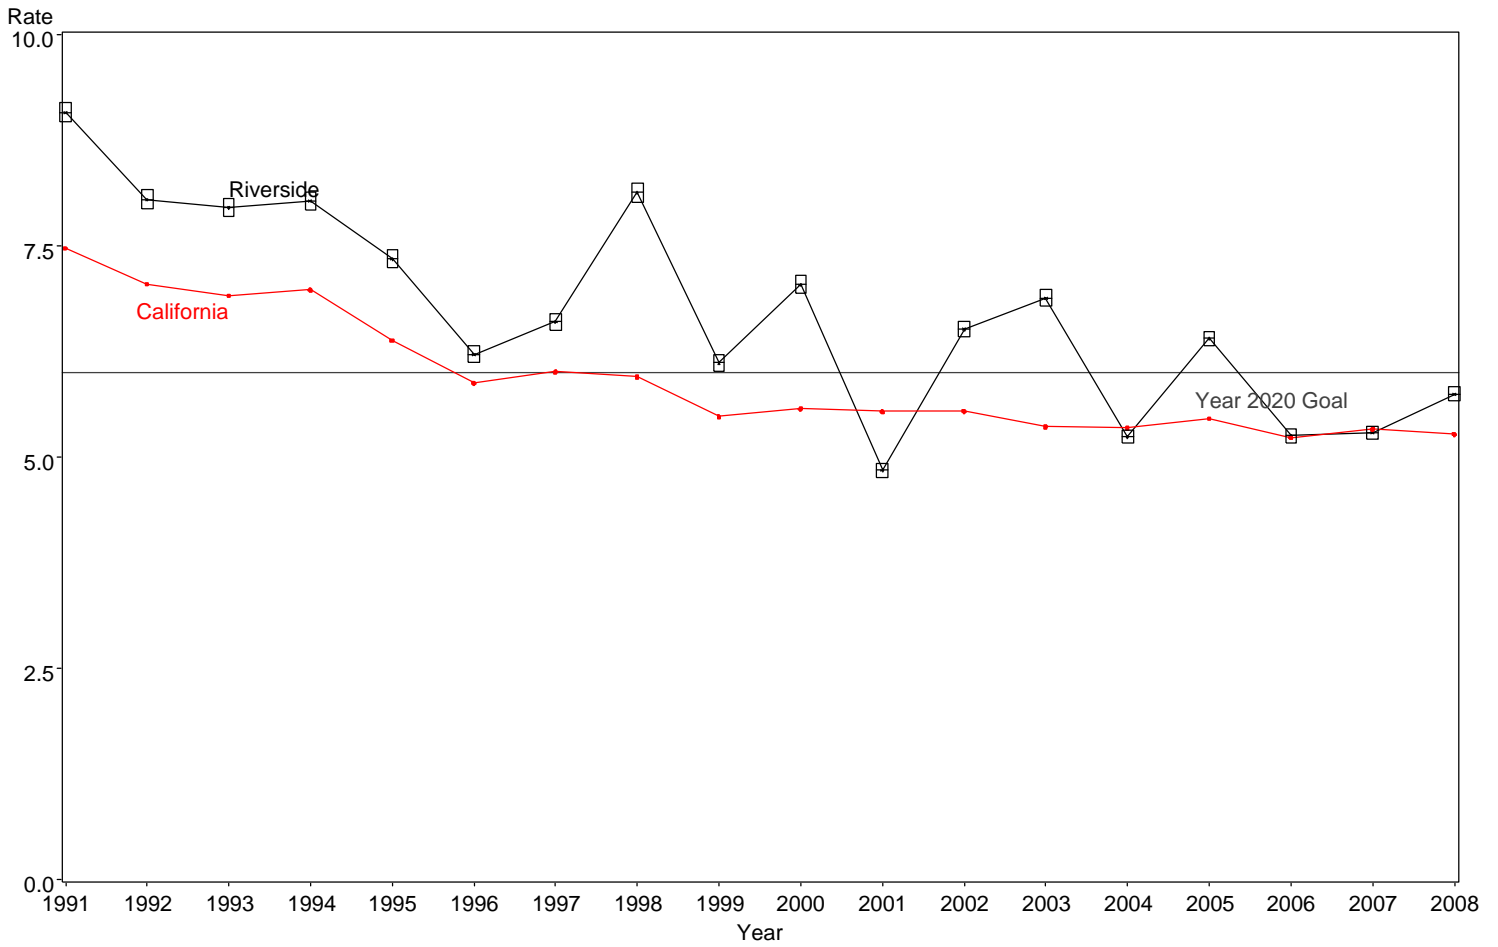

Infant Mortality Rate
Riverside County, 1991-2008

The box around the county point estimates denotes the 95% confidence interval around the estimate.