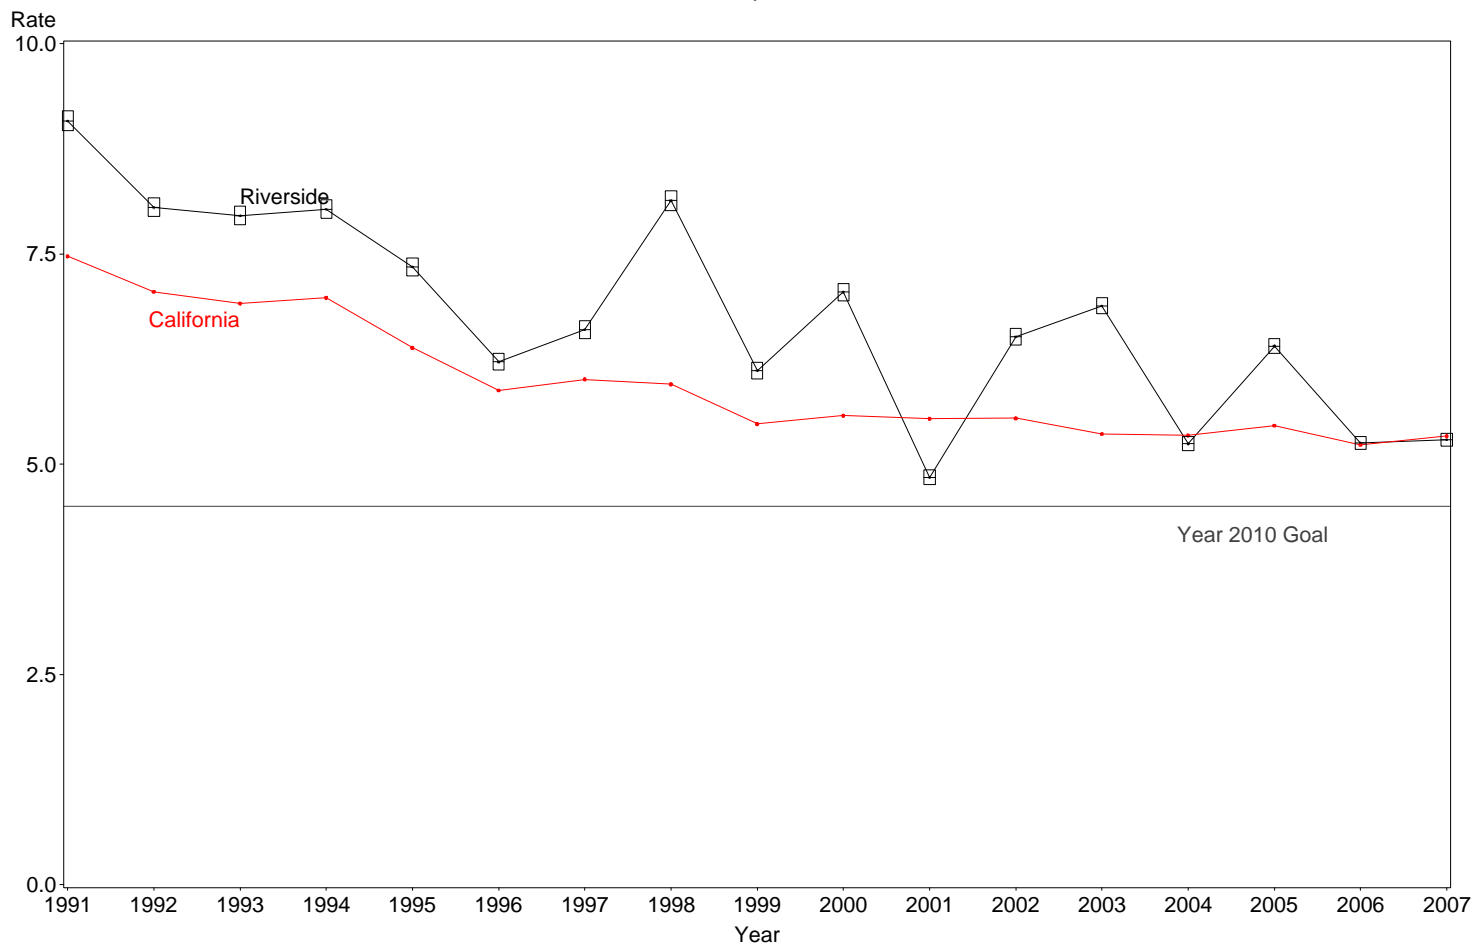

Infant Mortality Rate  
Riverside County, 2005-2007

The box around the county point estimates denotes the 95% confidence interval around the estimate.