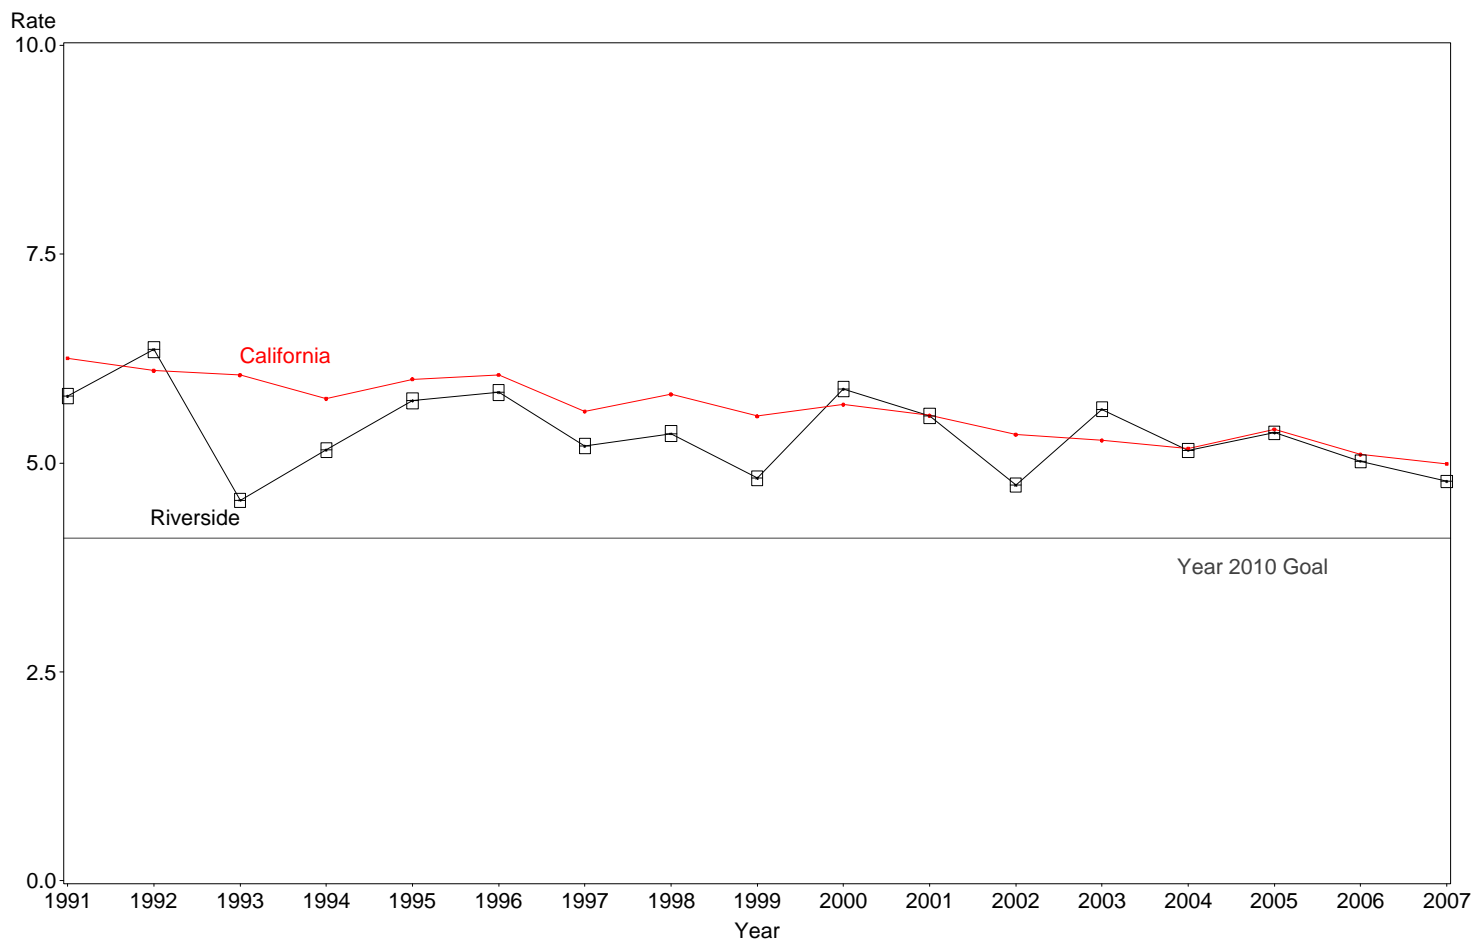

Fetal Mortality Rate
Riverside County, 2005-2007

The box around the county point estimates denotes the 95% confidence interval around the estimate.