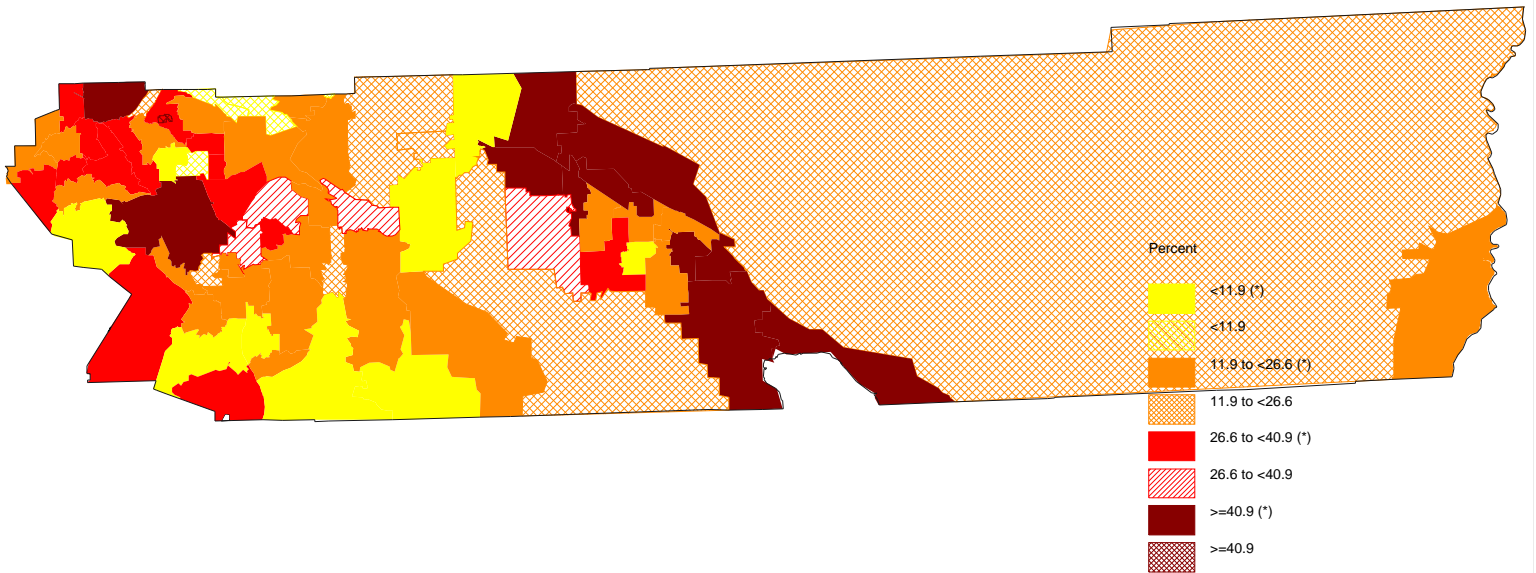

Percent of Live Births to Mexico-Born Mothers
Riverside County, 2005-2007

The star in parenthesis after the legend entry indicates a statistically significant percent compared to the California average (alpha=0.01; two-tailed test).
For white areas in the map, no data are available.