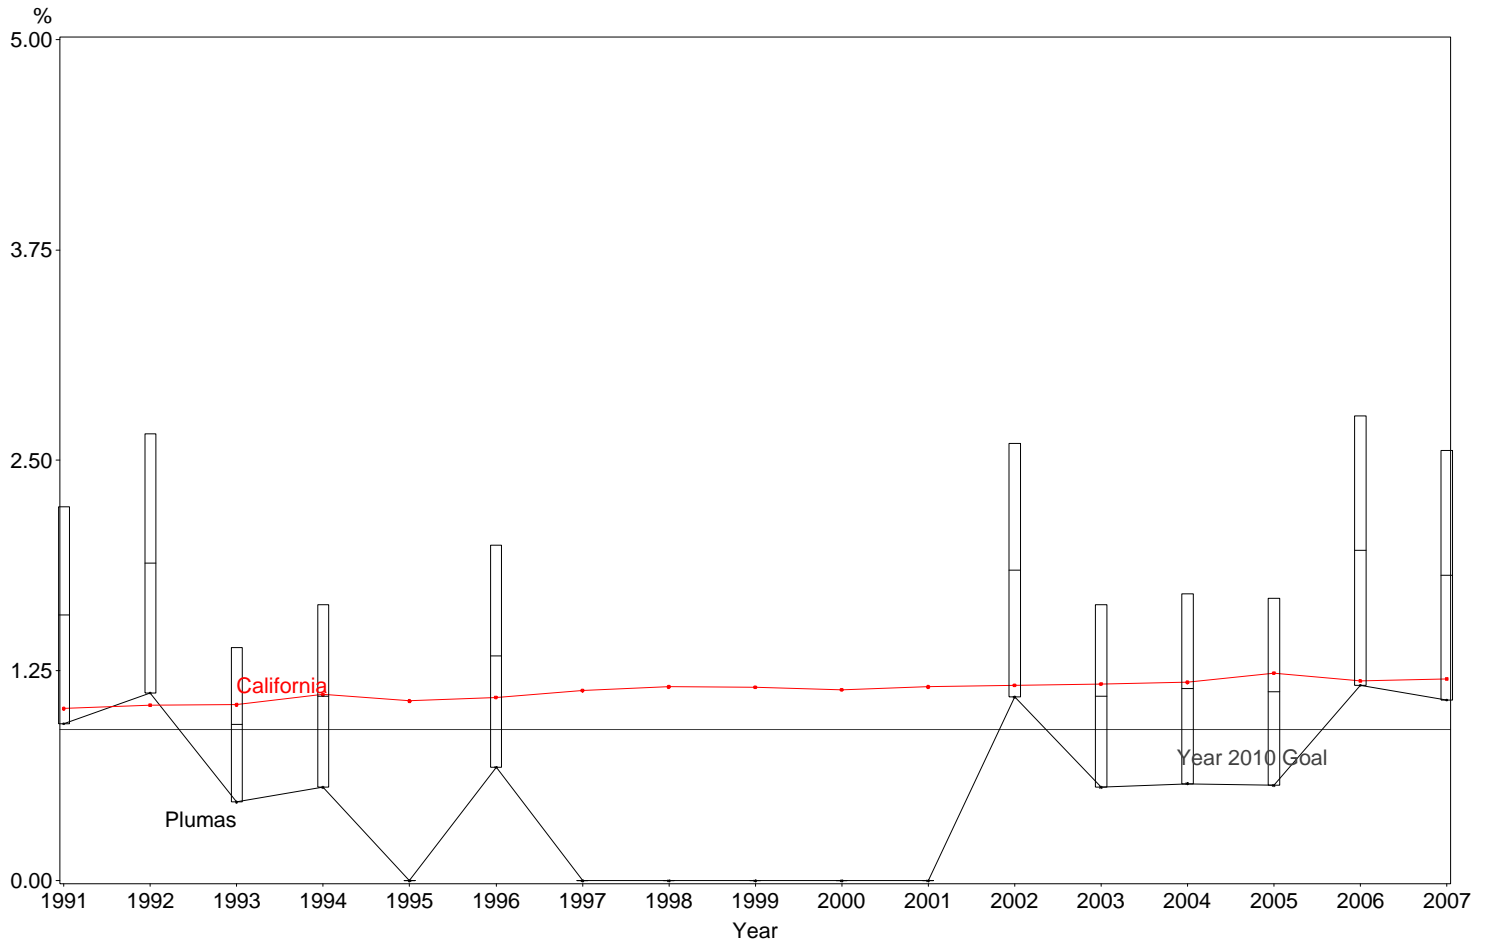

Percent of Very Low Birth Weight Infants
Plumas County, 2005-2007

The box around the county point estimates denotes the 95% confidence interval around the estimate.