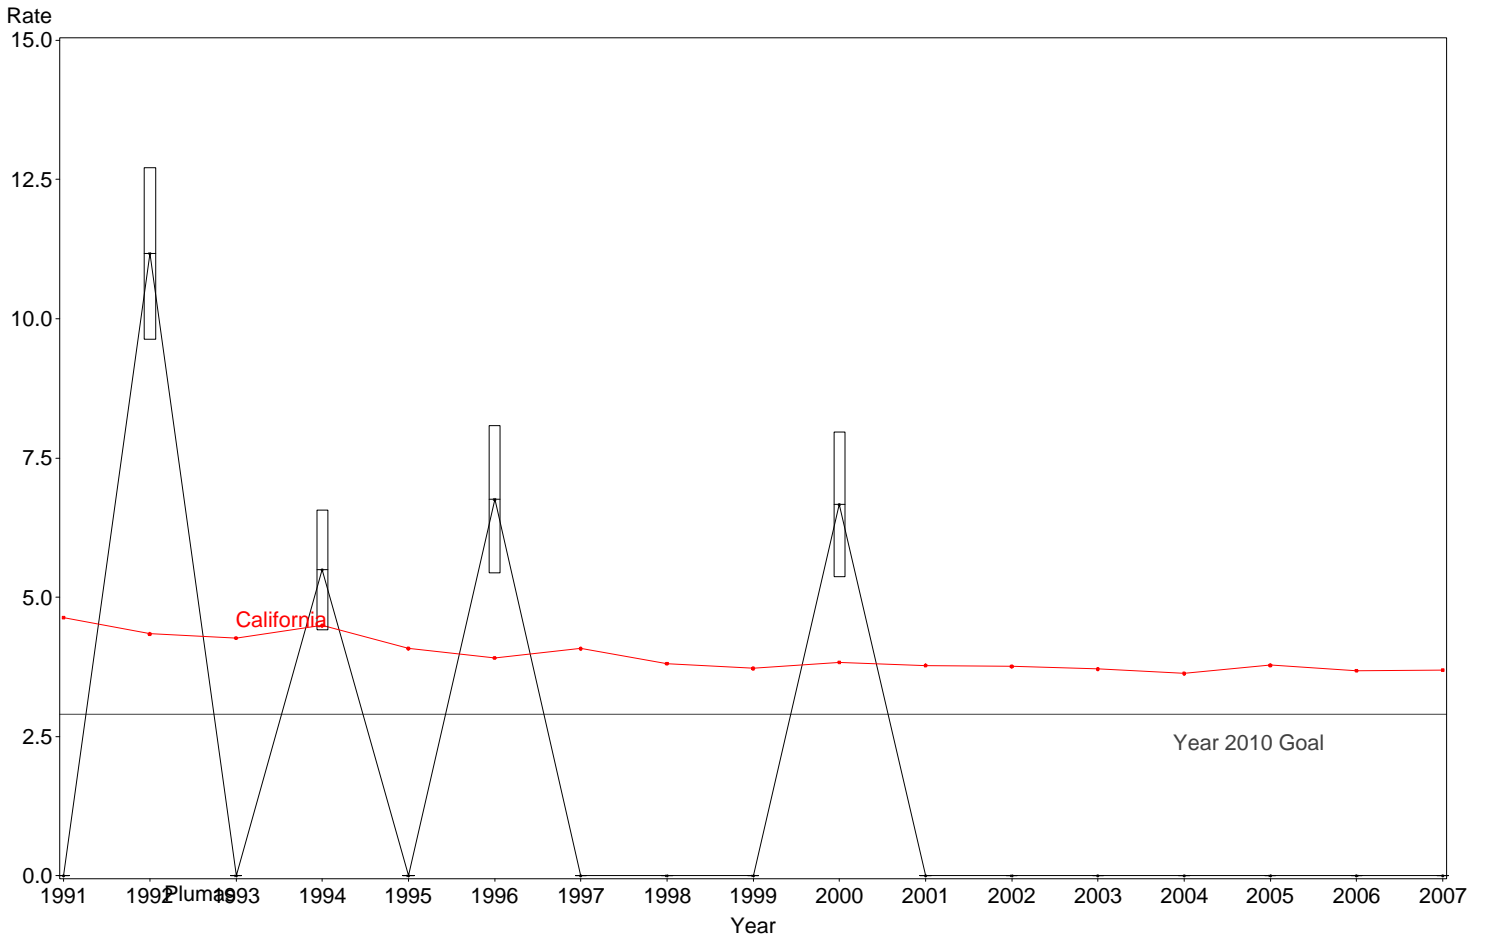

Neonatal Mortality Rate  
Plumas County, 2005-2007

The box around the county point estimates denotes the 95% confidence interval around the estimate.