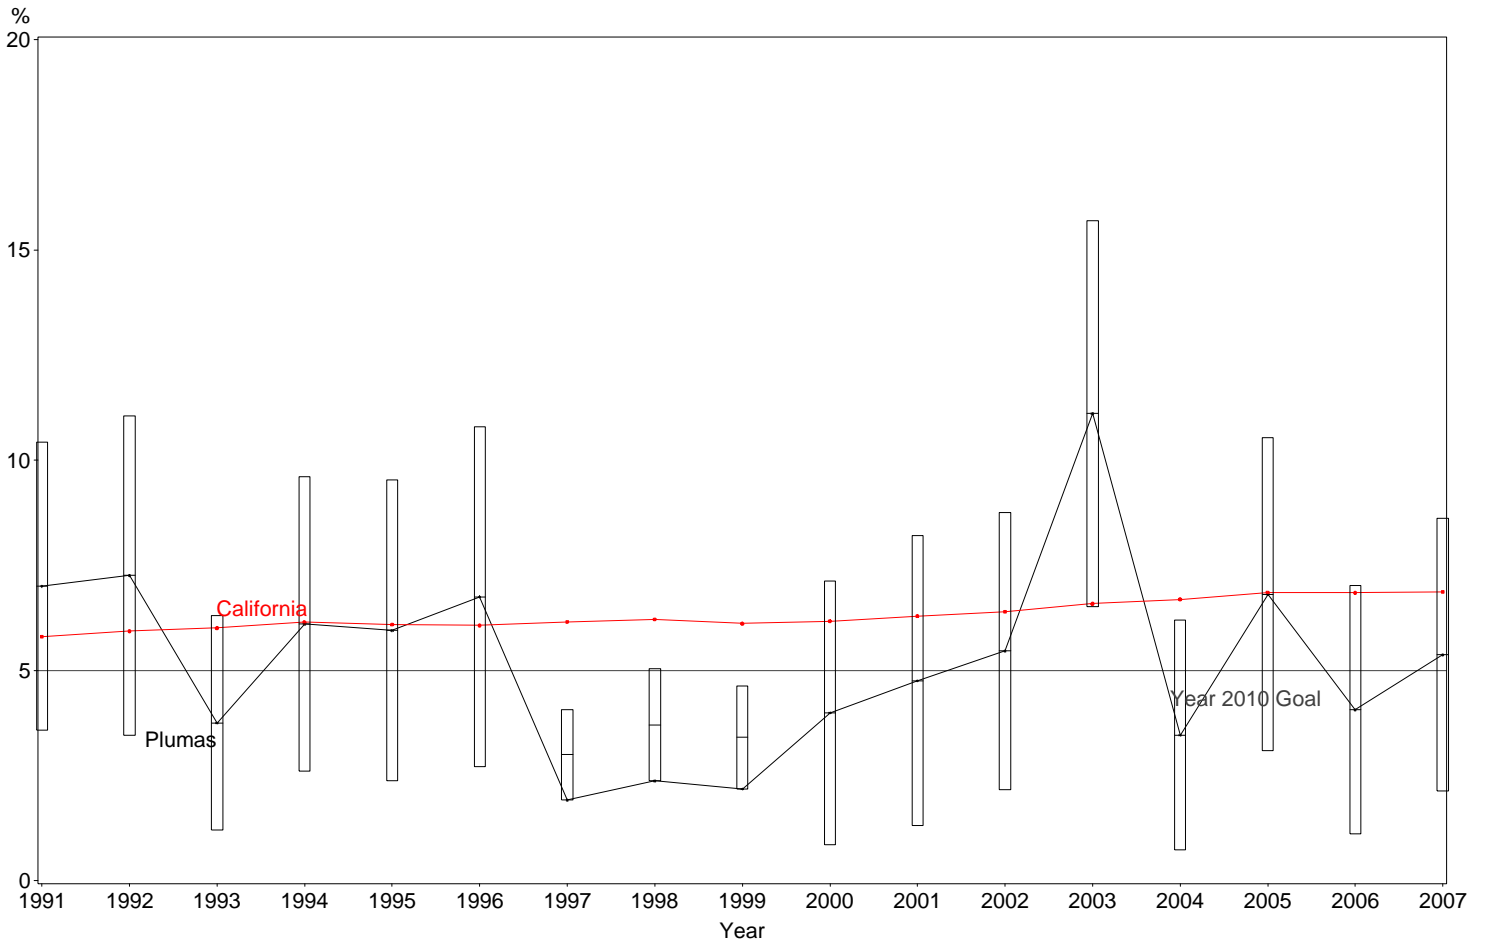

Percent of Low Birth Weight Infants
Plumas County, 2005-2007

The box around the county point estimates denotes the 95% confidence interval around the estimate.