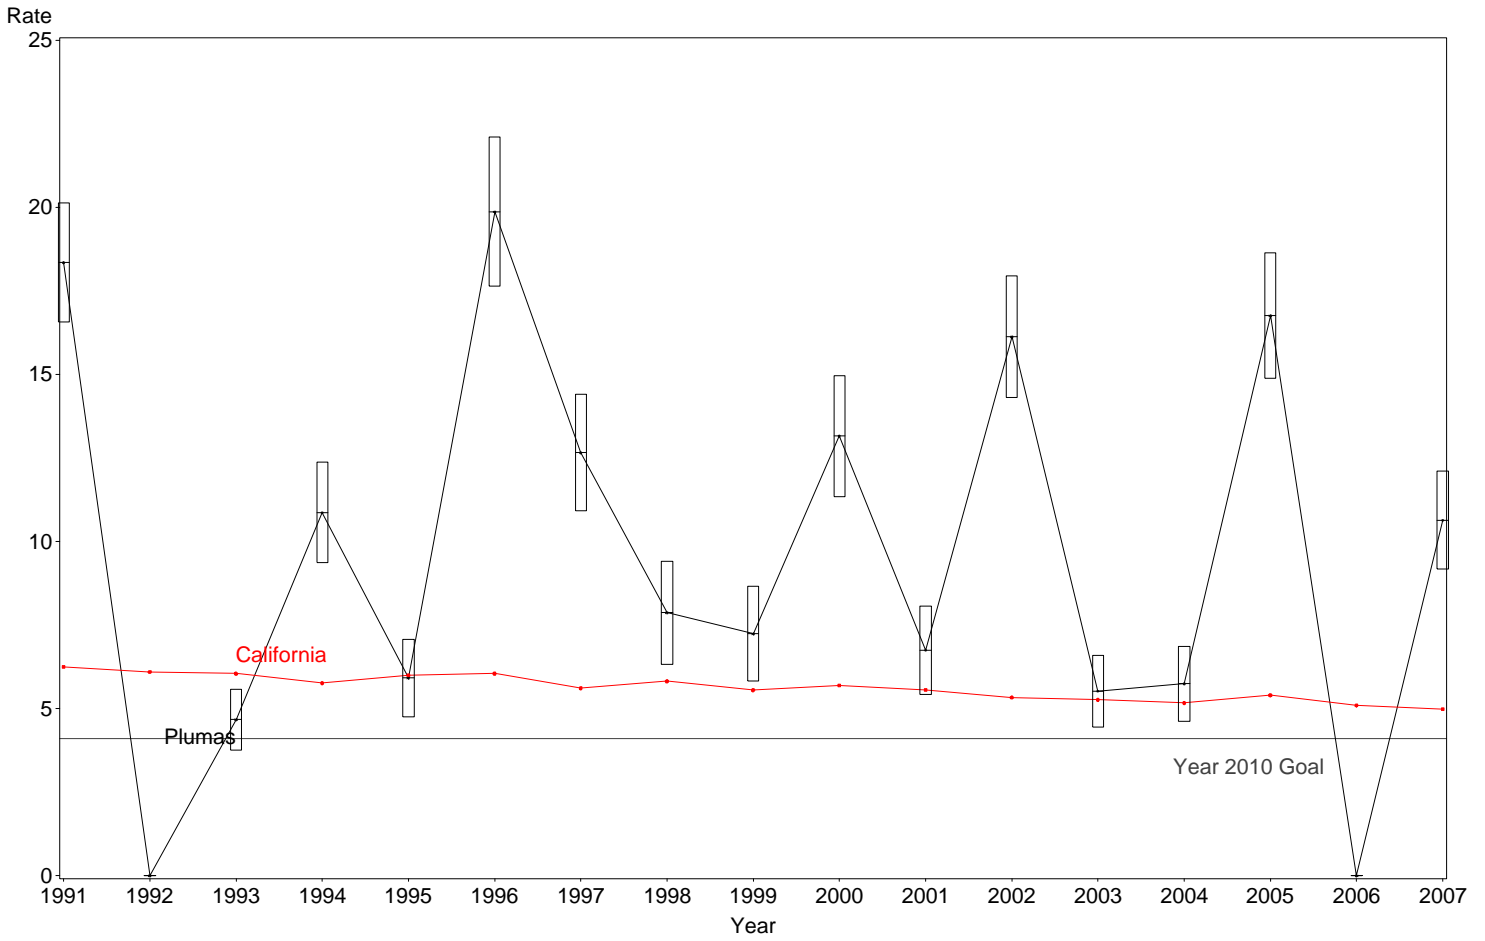

Fetal Mortality Rate  
Plumas County, 2005-2007

The box around the county point estimates denotes the 95% confidence interval around the estimate.