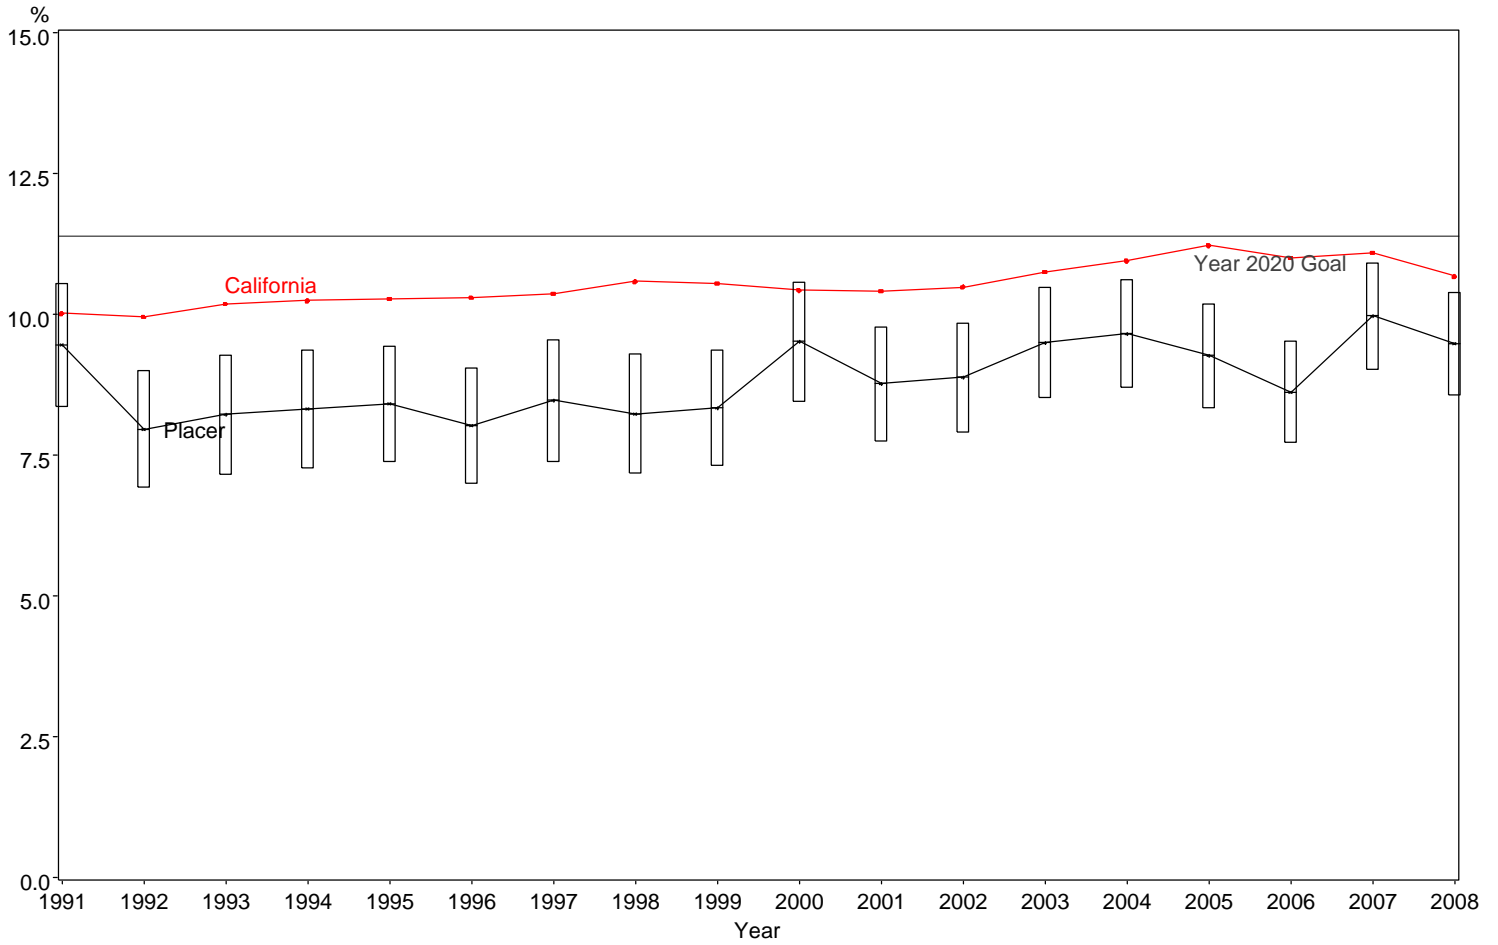

Percent of Preterm Infants
Placer County, 1991-2008

The box around the county point estimates denotes the 95% confidence interval around the estimate.