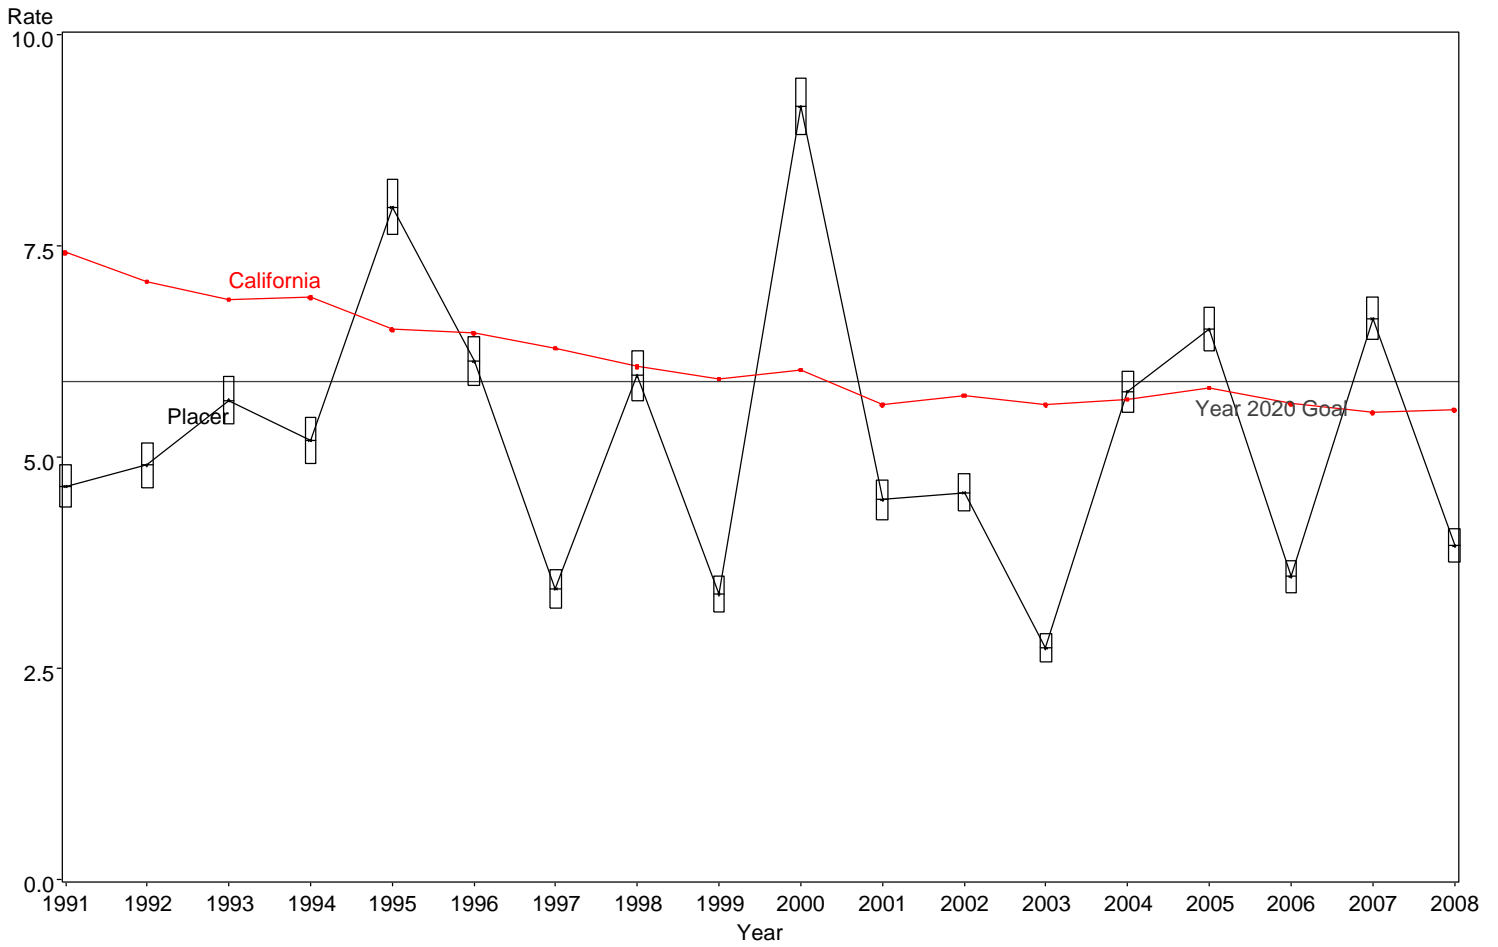

Perinatal Mortality Rate
Placer County, 1991-2008

The box around the county point estimates denotes the 95% confidence interval around the estimate.