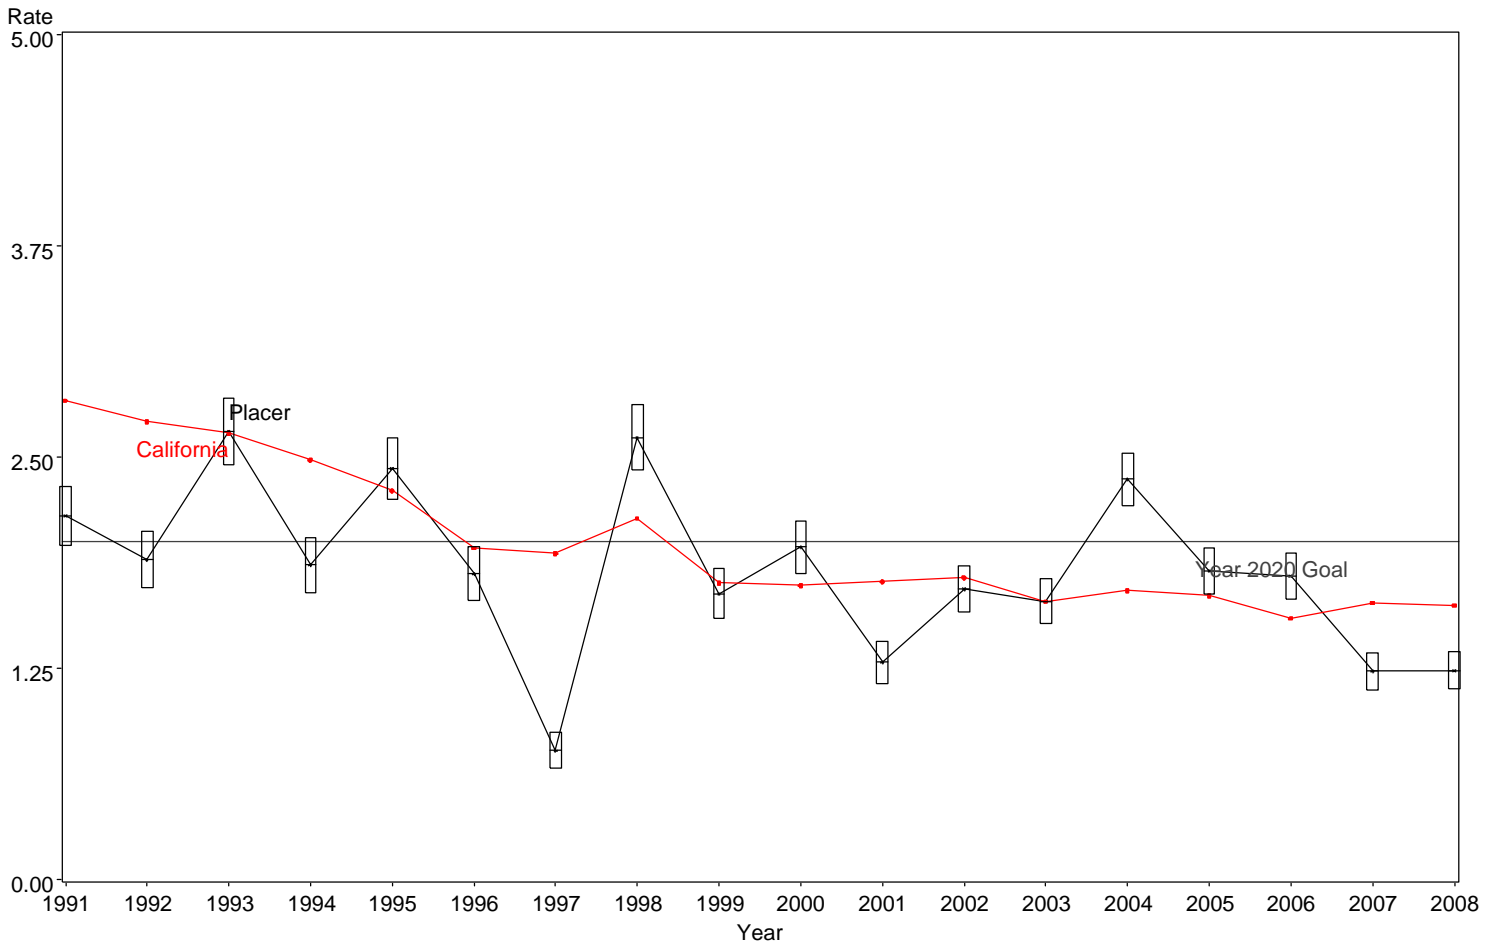

Postneonatal Mortality Rate  
Placer County, 1991-2008

The box around the county point estimates denotes the 95% confidence interval around the estimate.