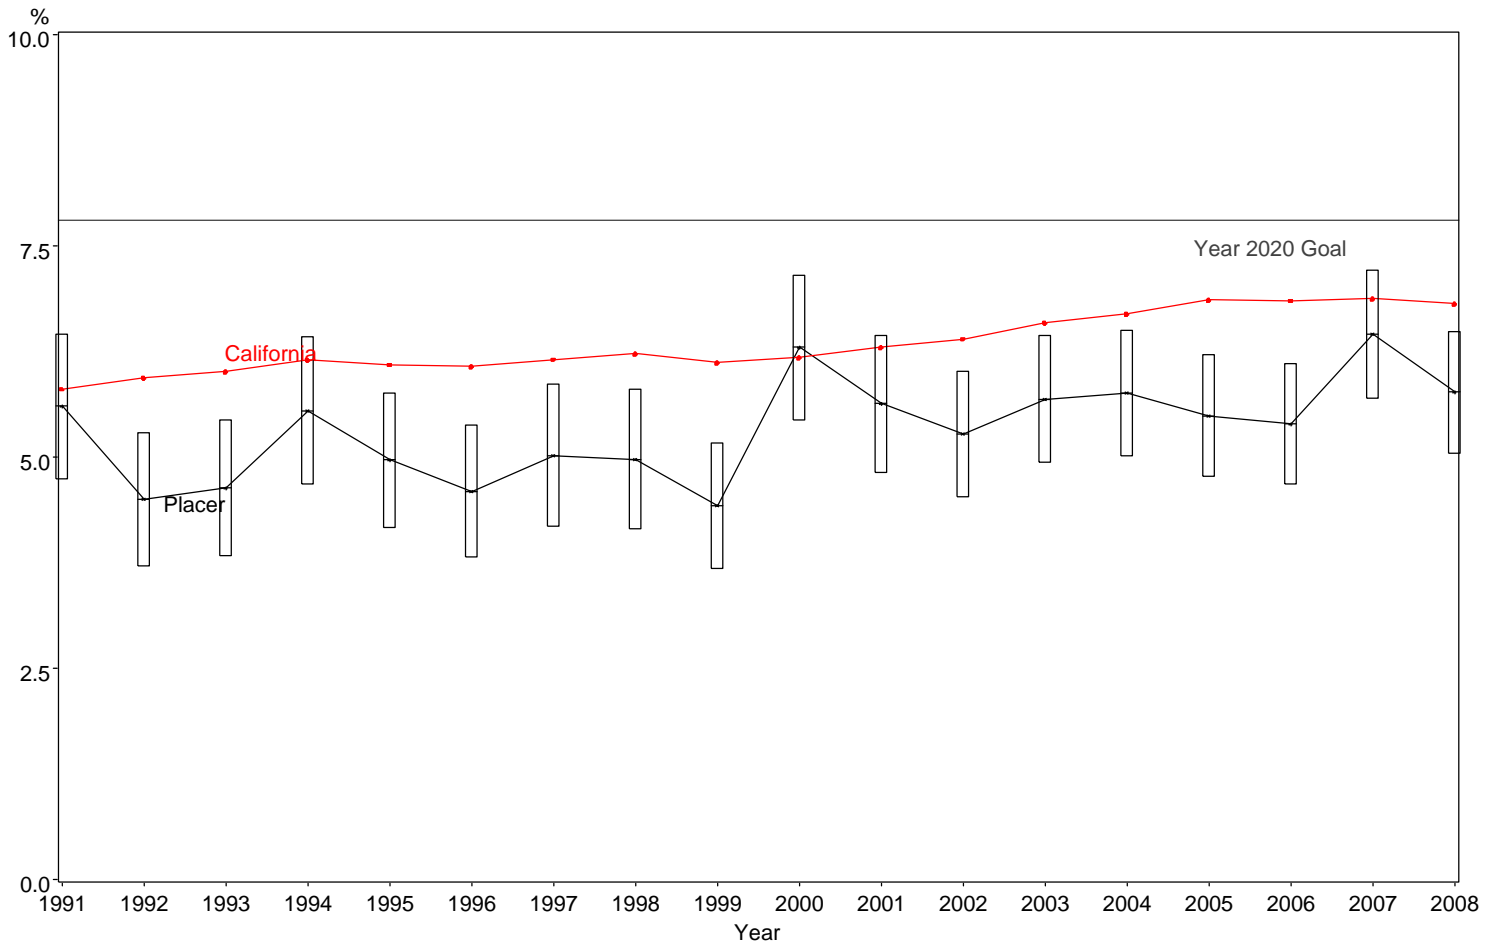

Percent of Low Birth Weight Infants
Placer County, 1991-2008

The box around the county point estimates denotes the 95% confidence interval around the estimate.