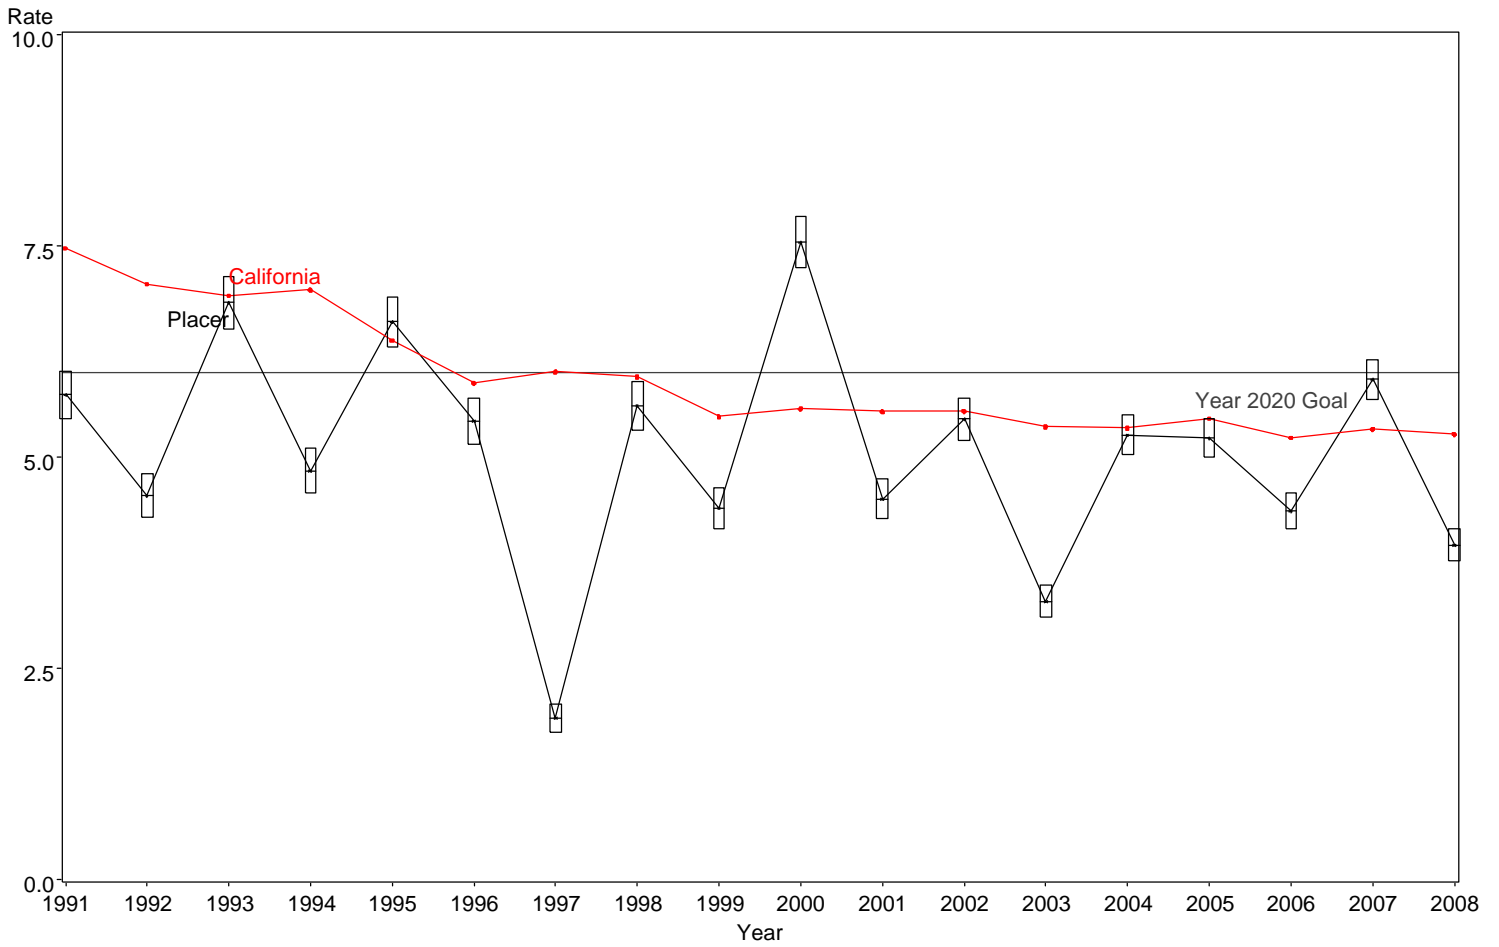

Infant Mortality Rate
Placer County, 1991-2008

The box around the county point estimates denotes the 95% confidence interval around the estimate.