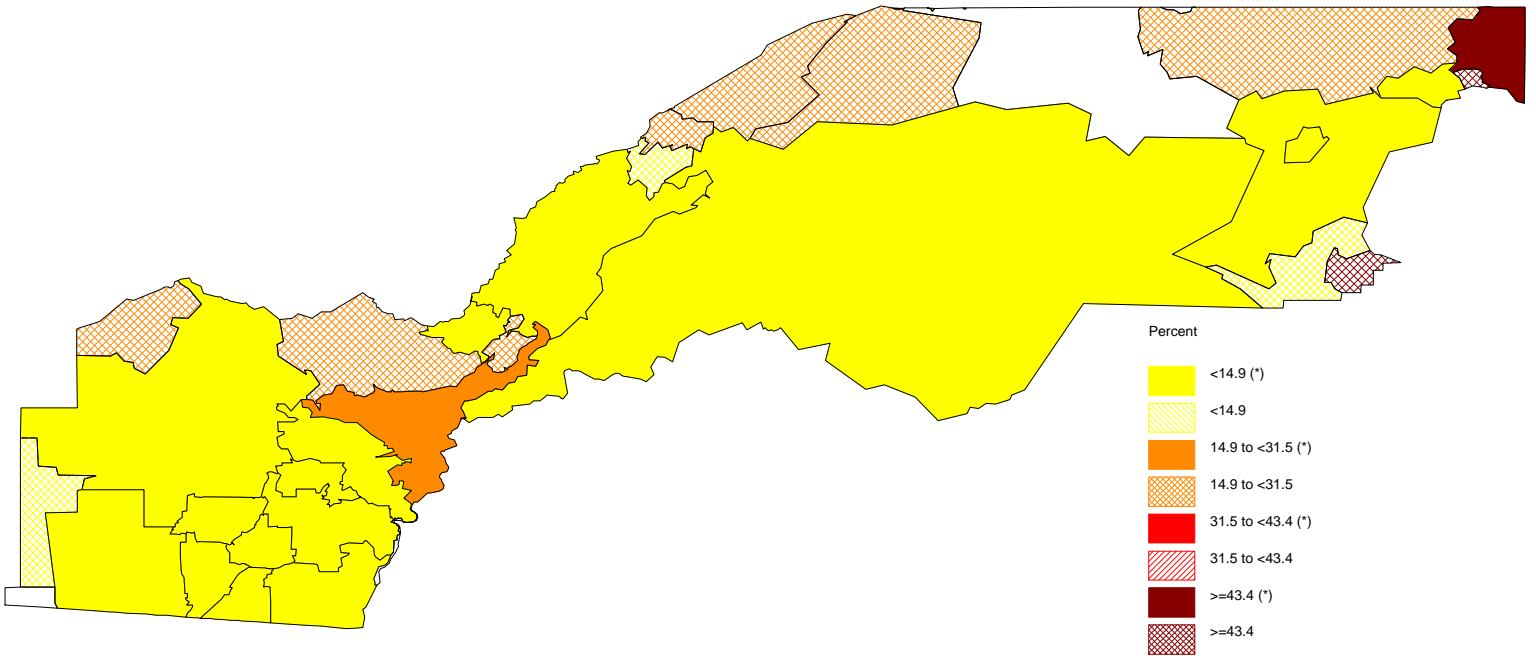

Percent of Births to Mothers with No High School Degree
Placer County, 2006-2008

The star in parenthesis after the legend entry indicates a statistically significant percent compared to the California average (alpha=0.01; two-tailed test).
For white areas in the map, no data are available.