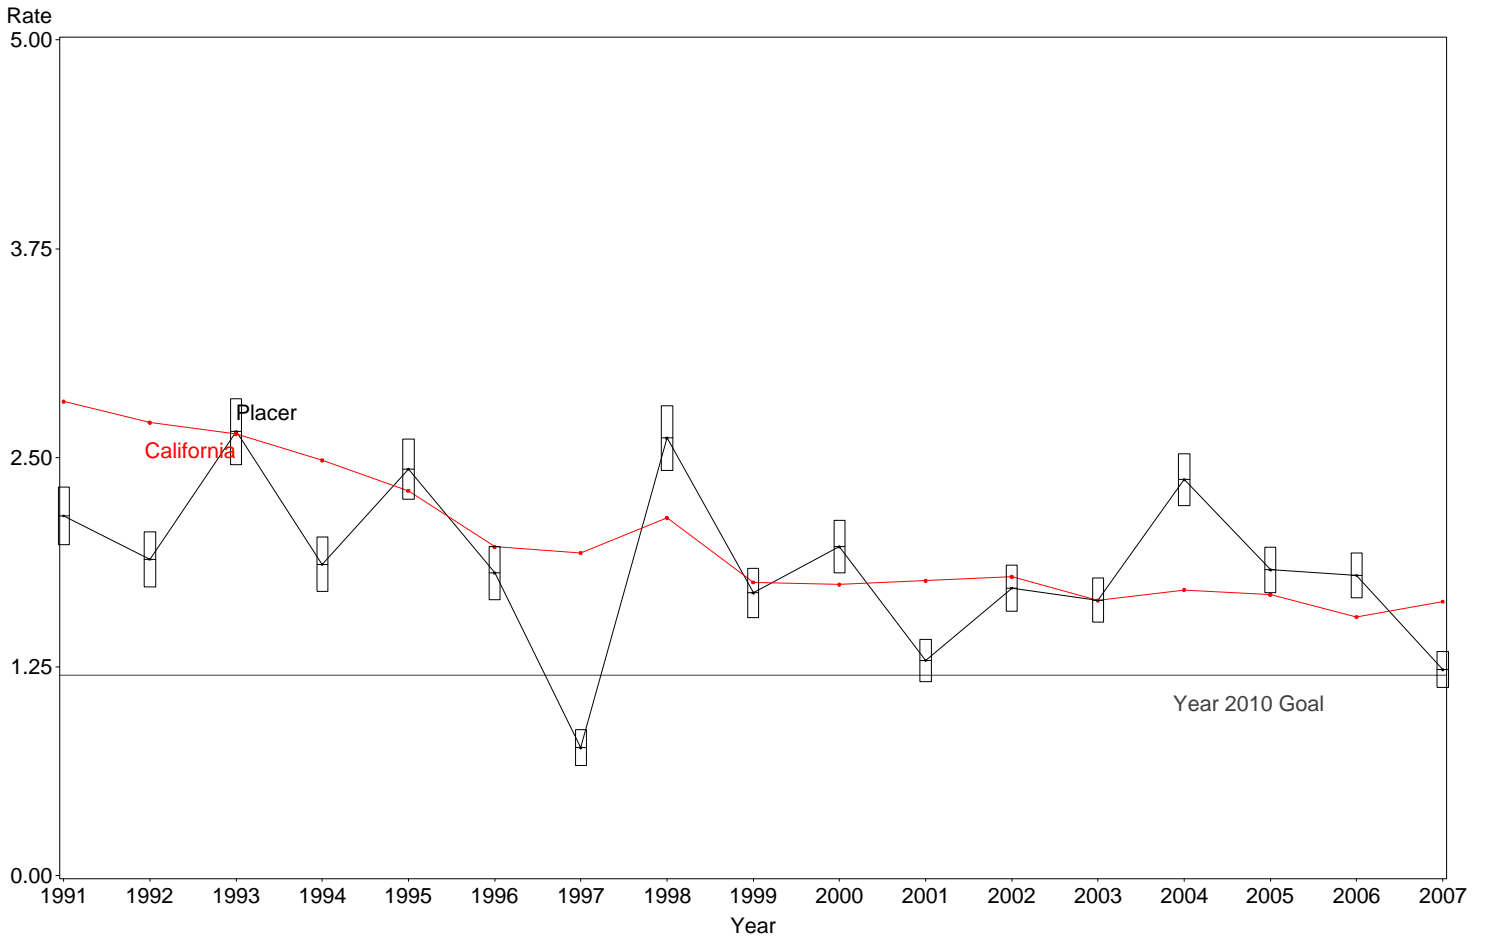

Postneonatal Mortality Rate
Placer County, 2005-2007

The box around the county point estimates denotes the 95% confidence interval around the estimate.