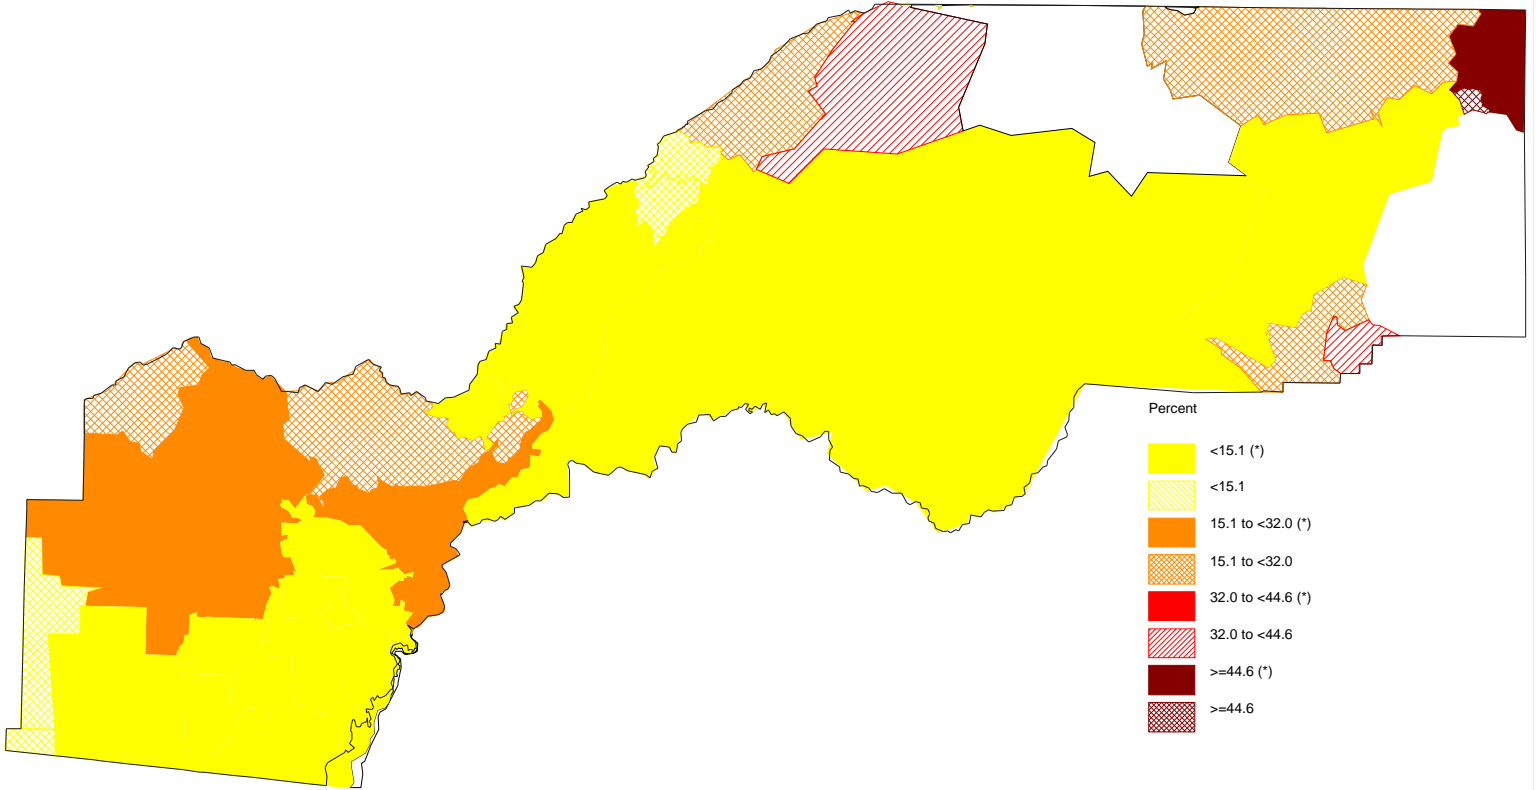

Percent of Births to Mothers with No High School Degree  
Placer County, 2005-2007

The star in parenthesis after the legend entry indicates a statistically significant percent compared to the California average (alpha=0.01; two-tailed test).  
For white areas in the map, no data are available.