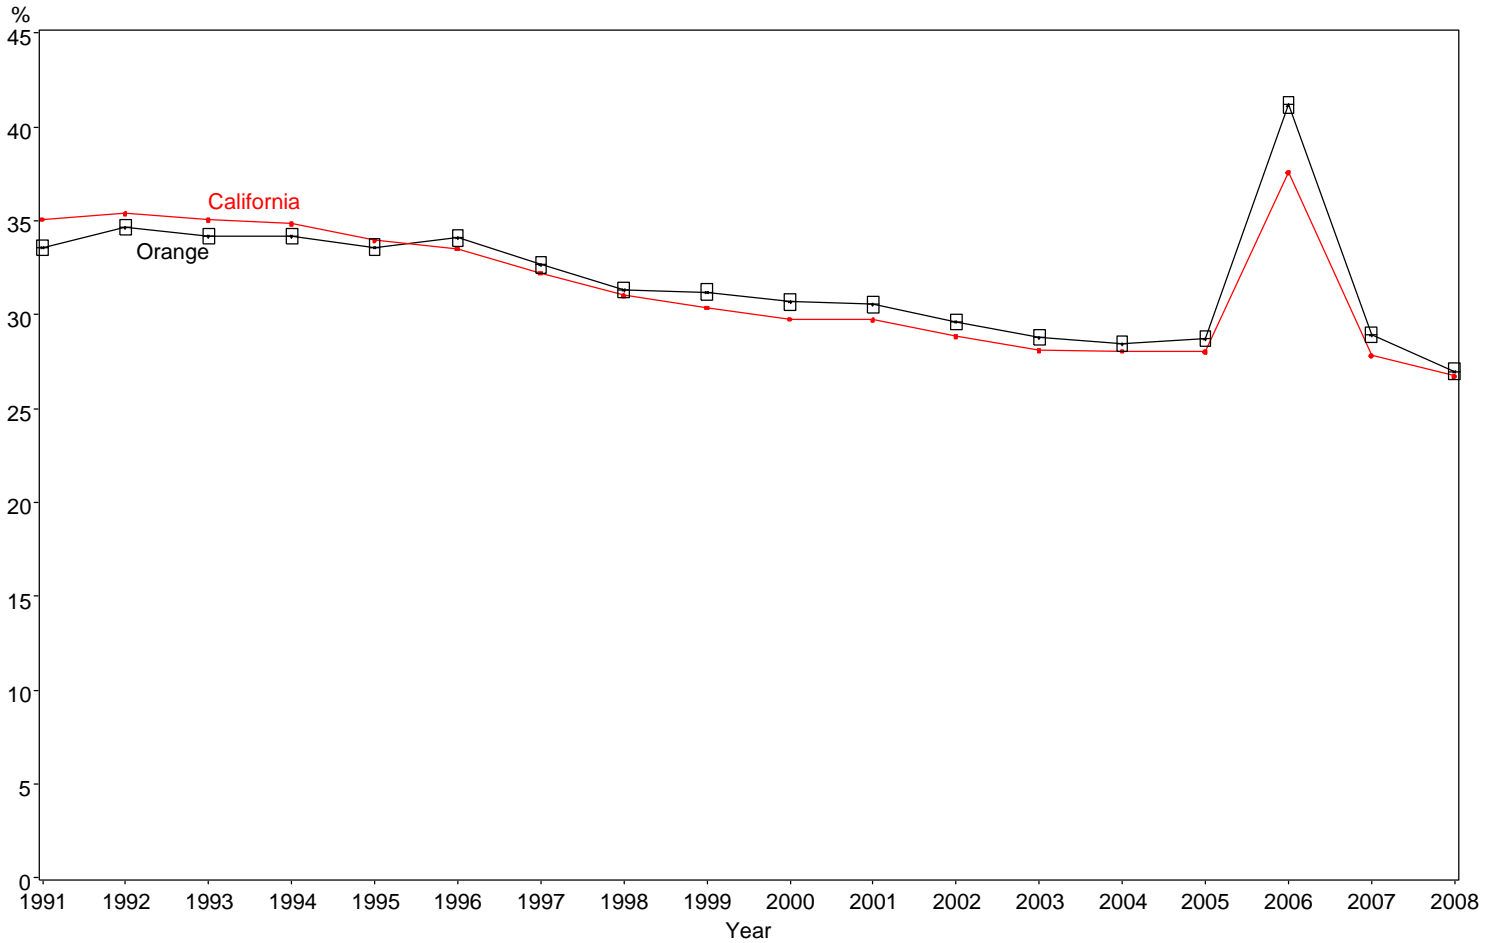

Percent of Births to Mothers with No High School Degree
Orange County, 1991-2008

The box around the county point estimates denotes the 95% confidence interval around the estimate.

Starting in 2006, the actual HS degree information became available. Prior to 2006, a HS degree was estimated as ≥ 12 years of education