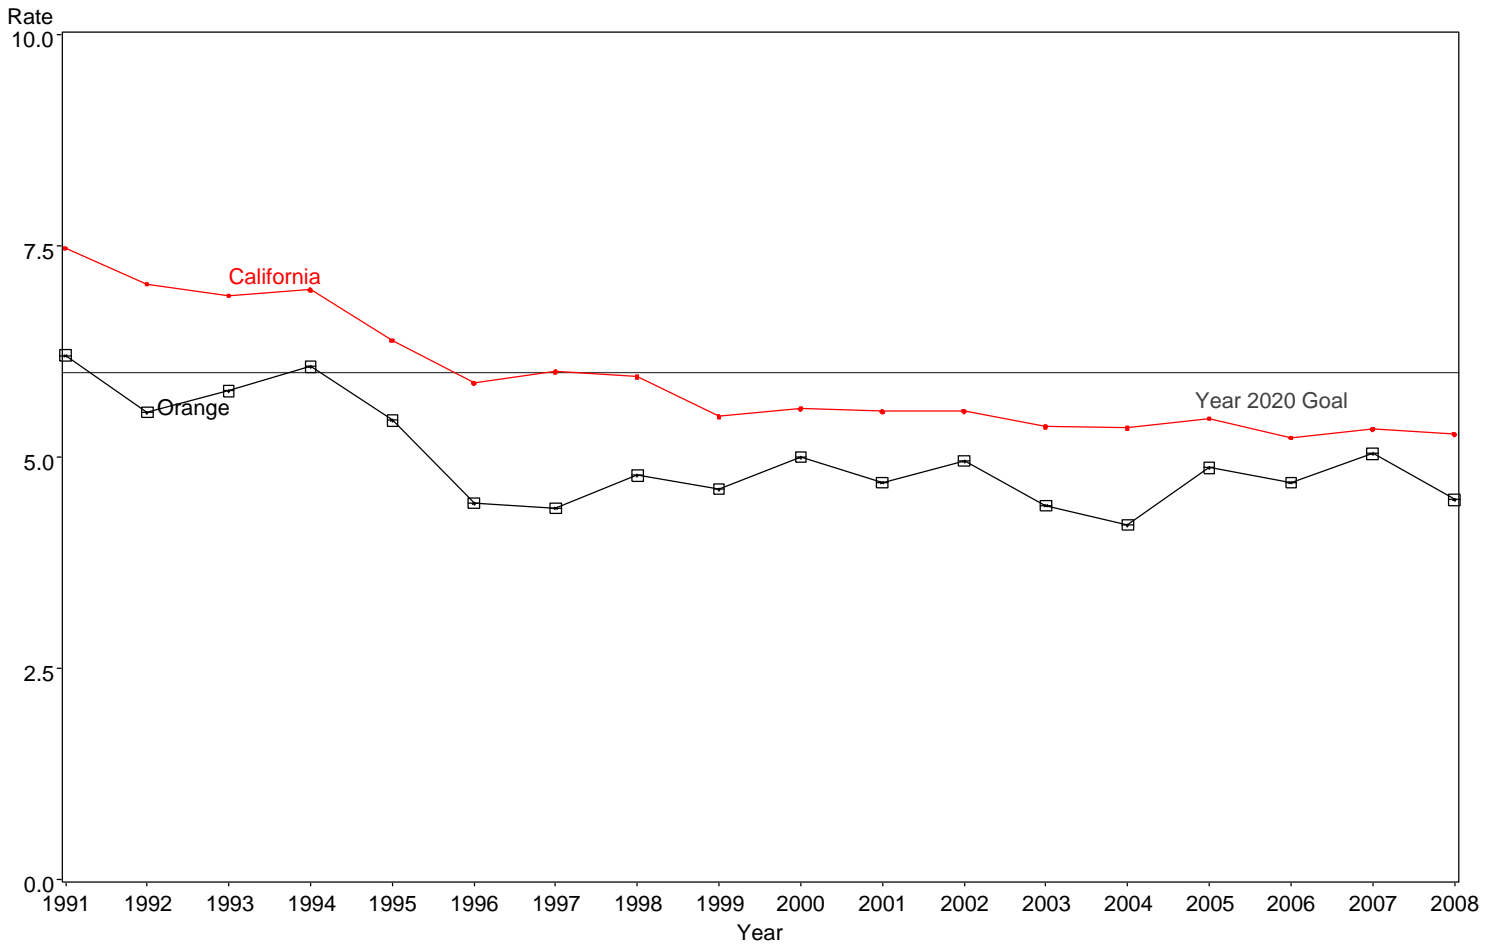

Infant Mortality Rate
Orange County, 1991-2008

The box around the county point estimates denotes the 95% confidence interval around the estimate.