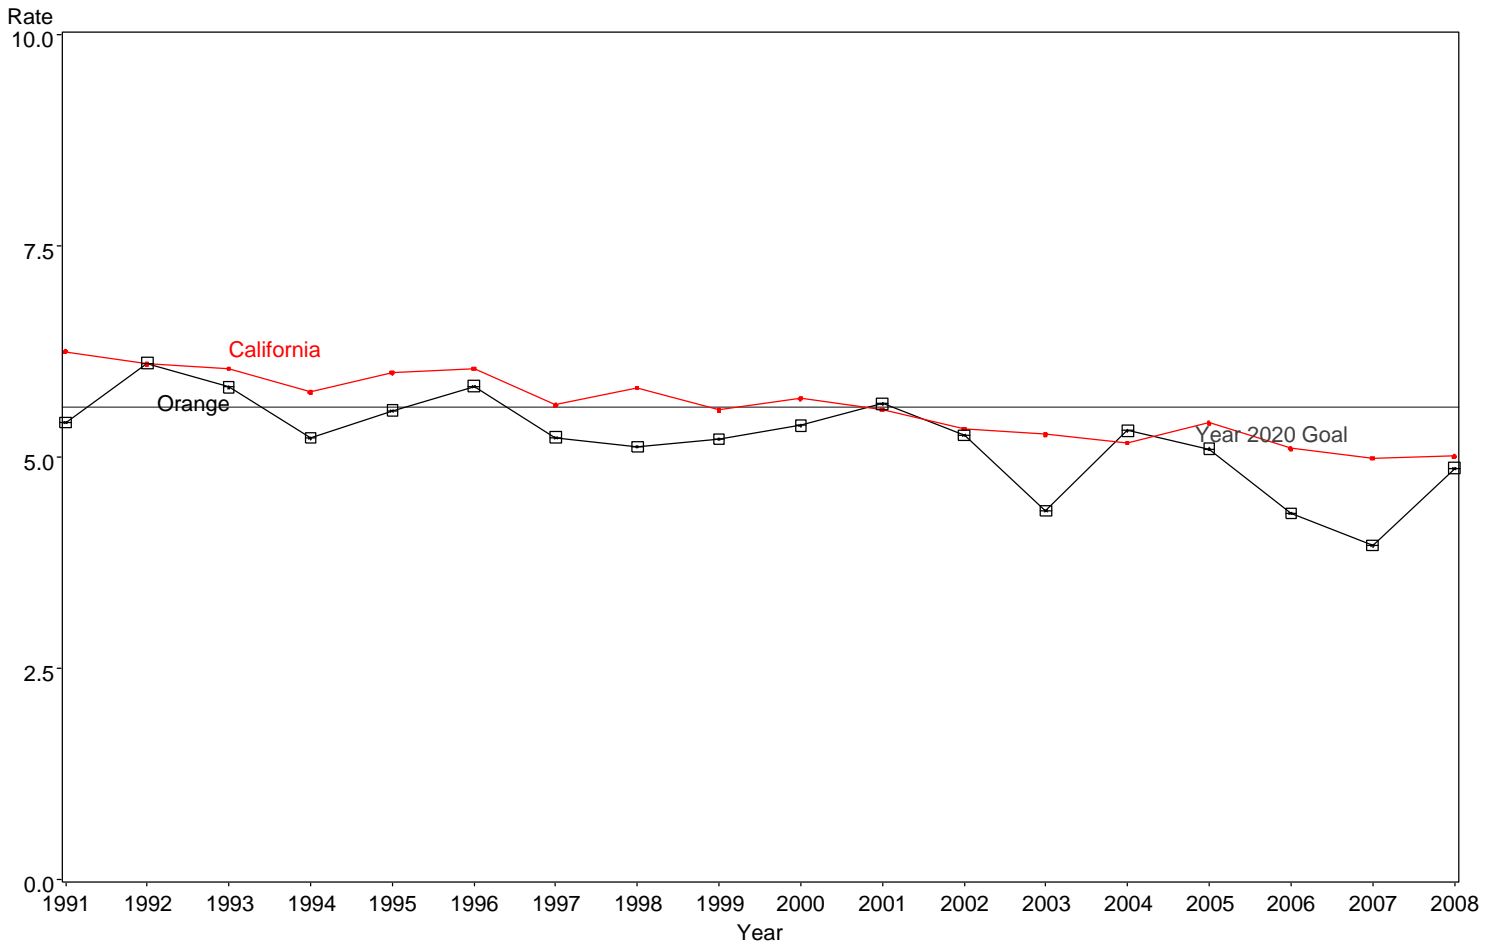

Fetal Mortality Rate
Orange County, 1991-2008

The box around the county point estimates denotes the 95% confidence interval around the estimate.