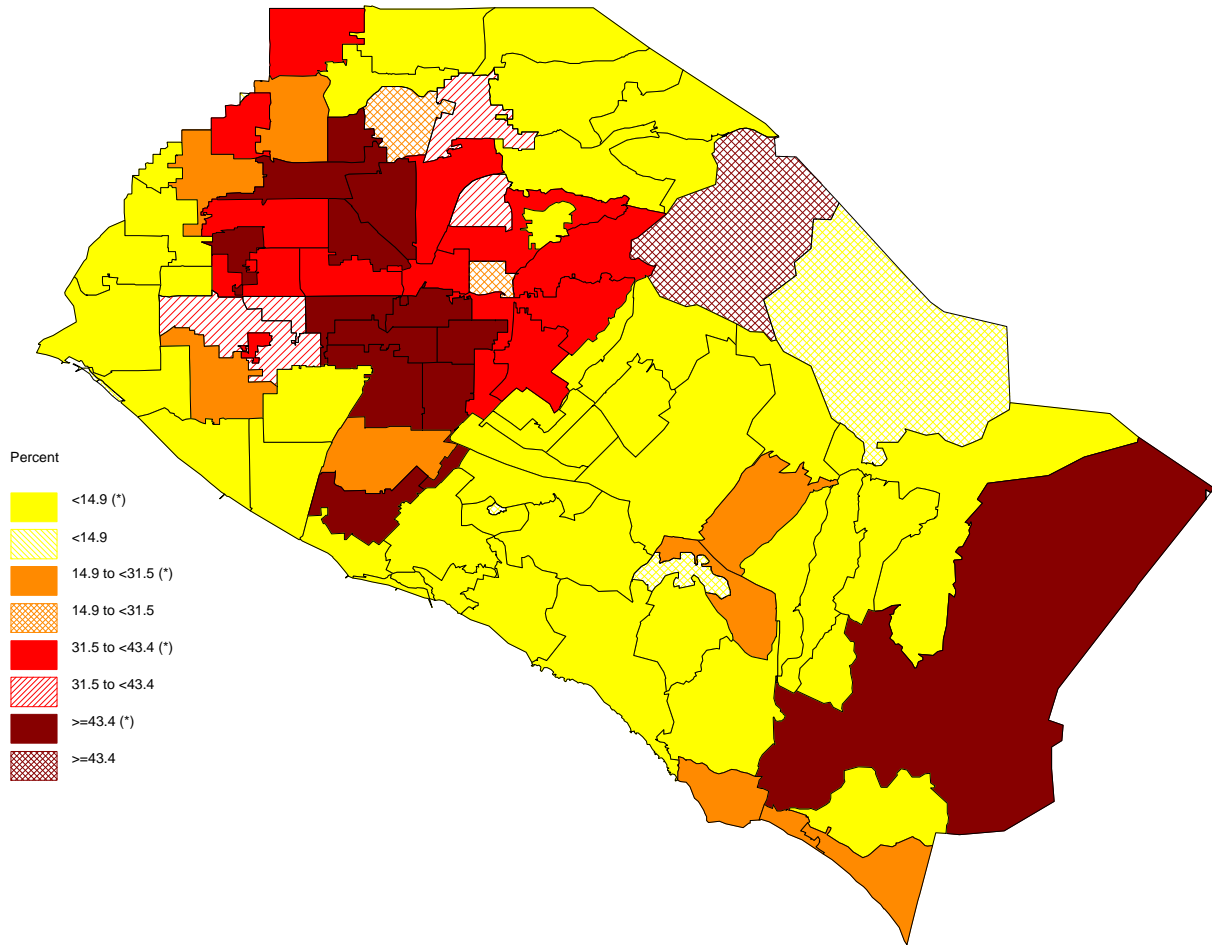

Percent of Births to Mothers with No High School Degree
Orange County, 2006-2008

The star in parenthesis after the legend entry indicates a statistically significant percent compared to the California average (alpha=0.01; two-tailed test).
For white areas in the map, no data are available.