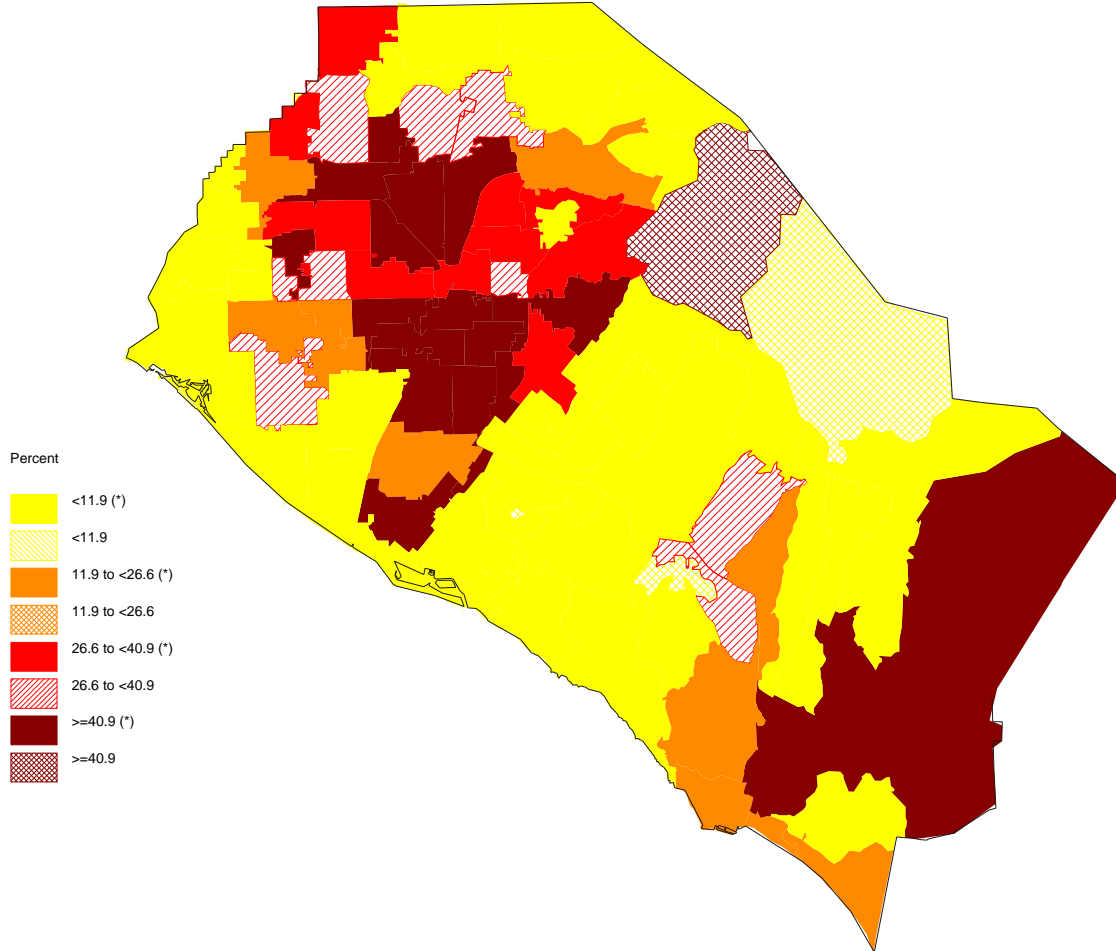

Percent of Live Births to Mexico-Born Mothers
Orange County, 2005-2007

The star in parenthesis after the legend entry indicates a statistically significant percent compared to the California average (alpha=0.01; two-tailed test).
For white areas in the map, no data are available.